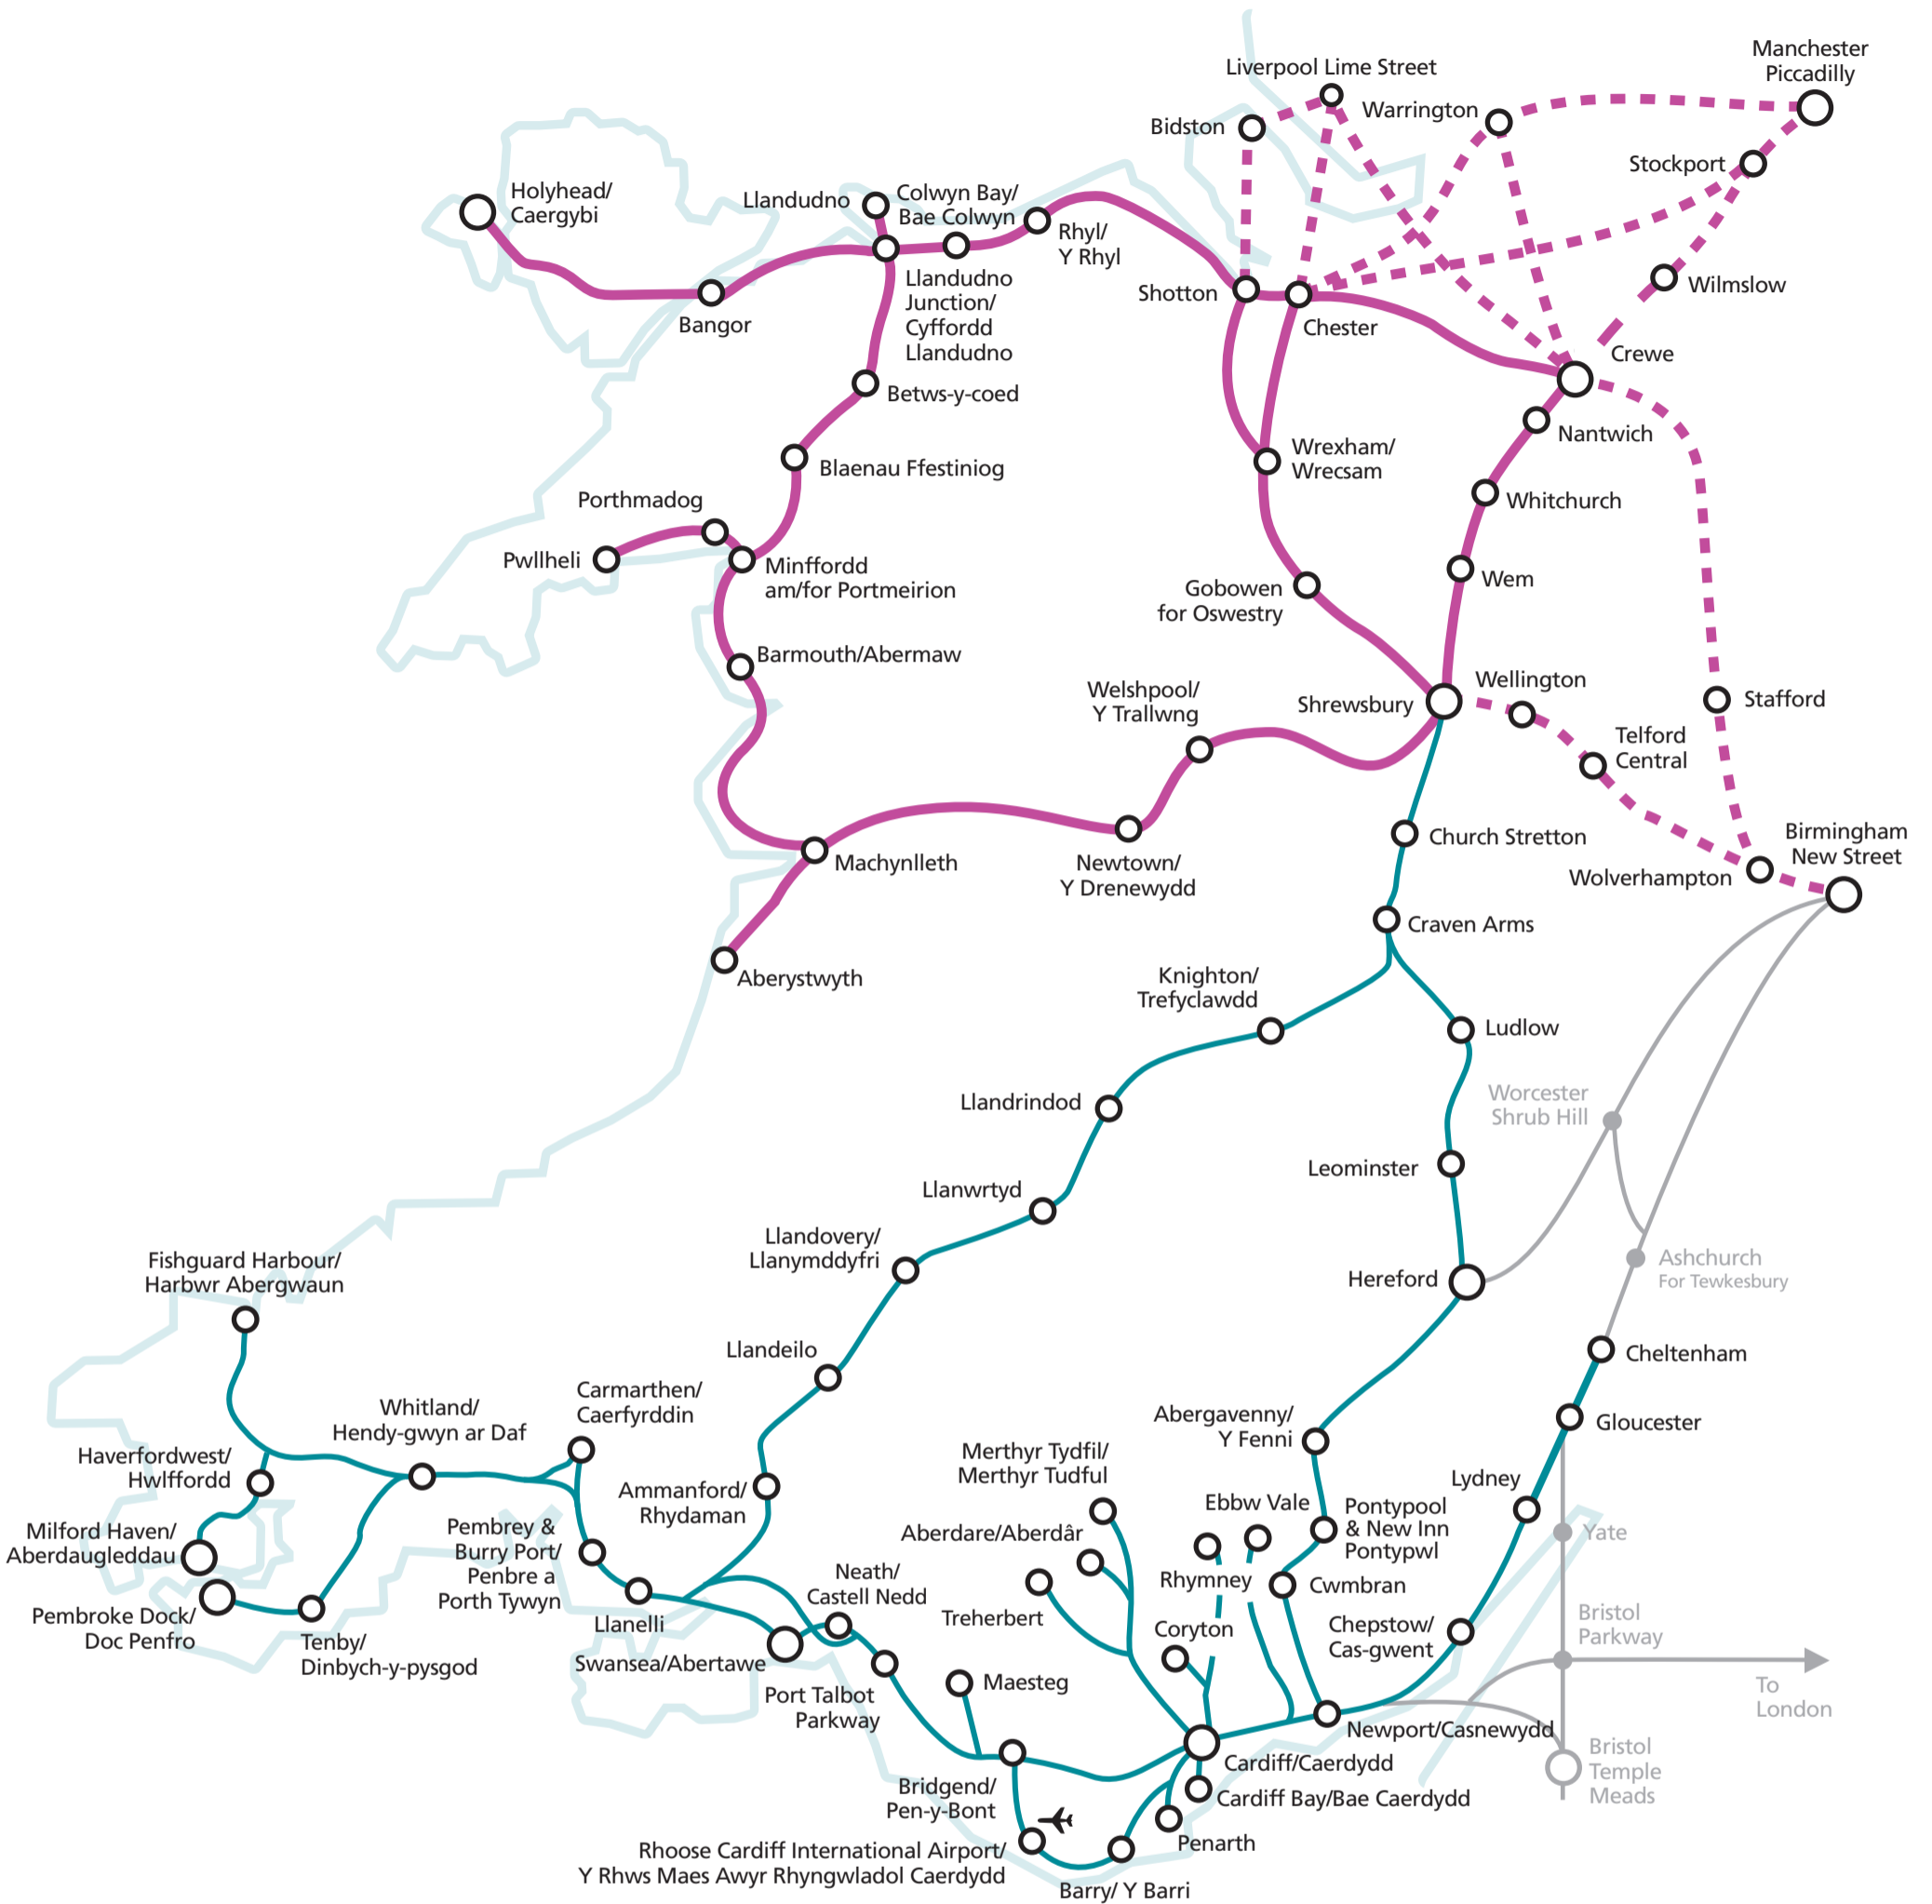

The Ffestiniog Round Robin Map

- - - - - Ffestiniog Round Robin Ticket (Services from Birmingham, Liverpool and Manchester) are valid on these routes on the Arriva Trains Wales Network
- Ffestiniog Round Robin Ticket (ATW Services) are valid on these routes on the Arriva Trains Wales Network
- Arriva Trains Wales Network
- Other services not operated by Arriva Trains Wales Network