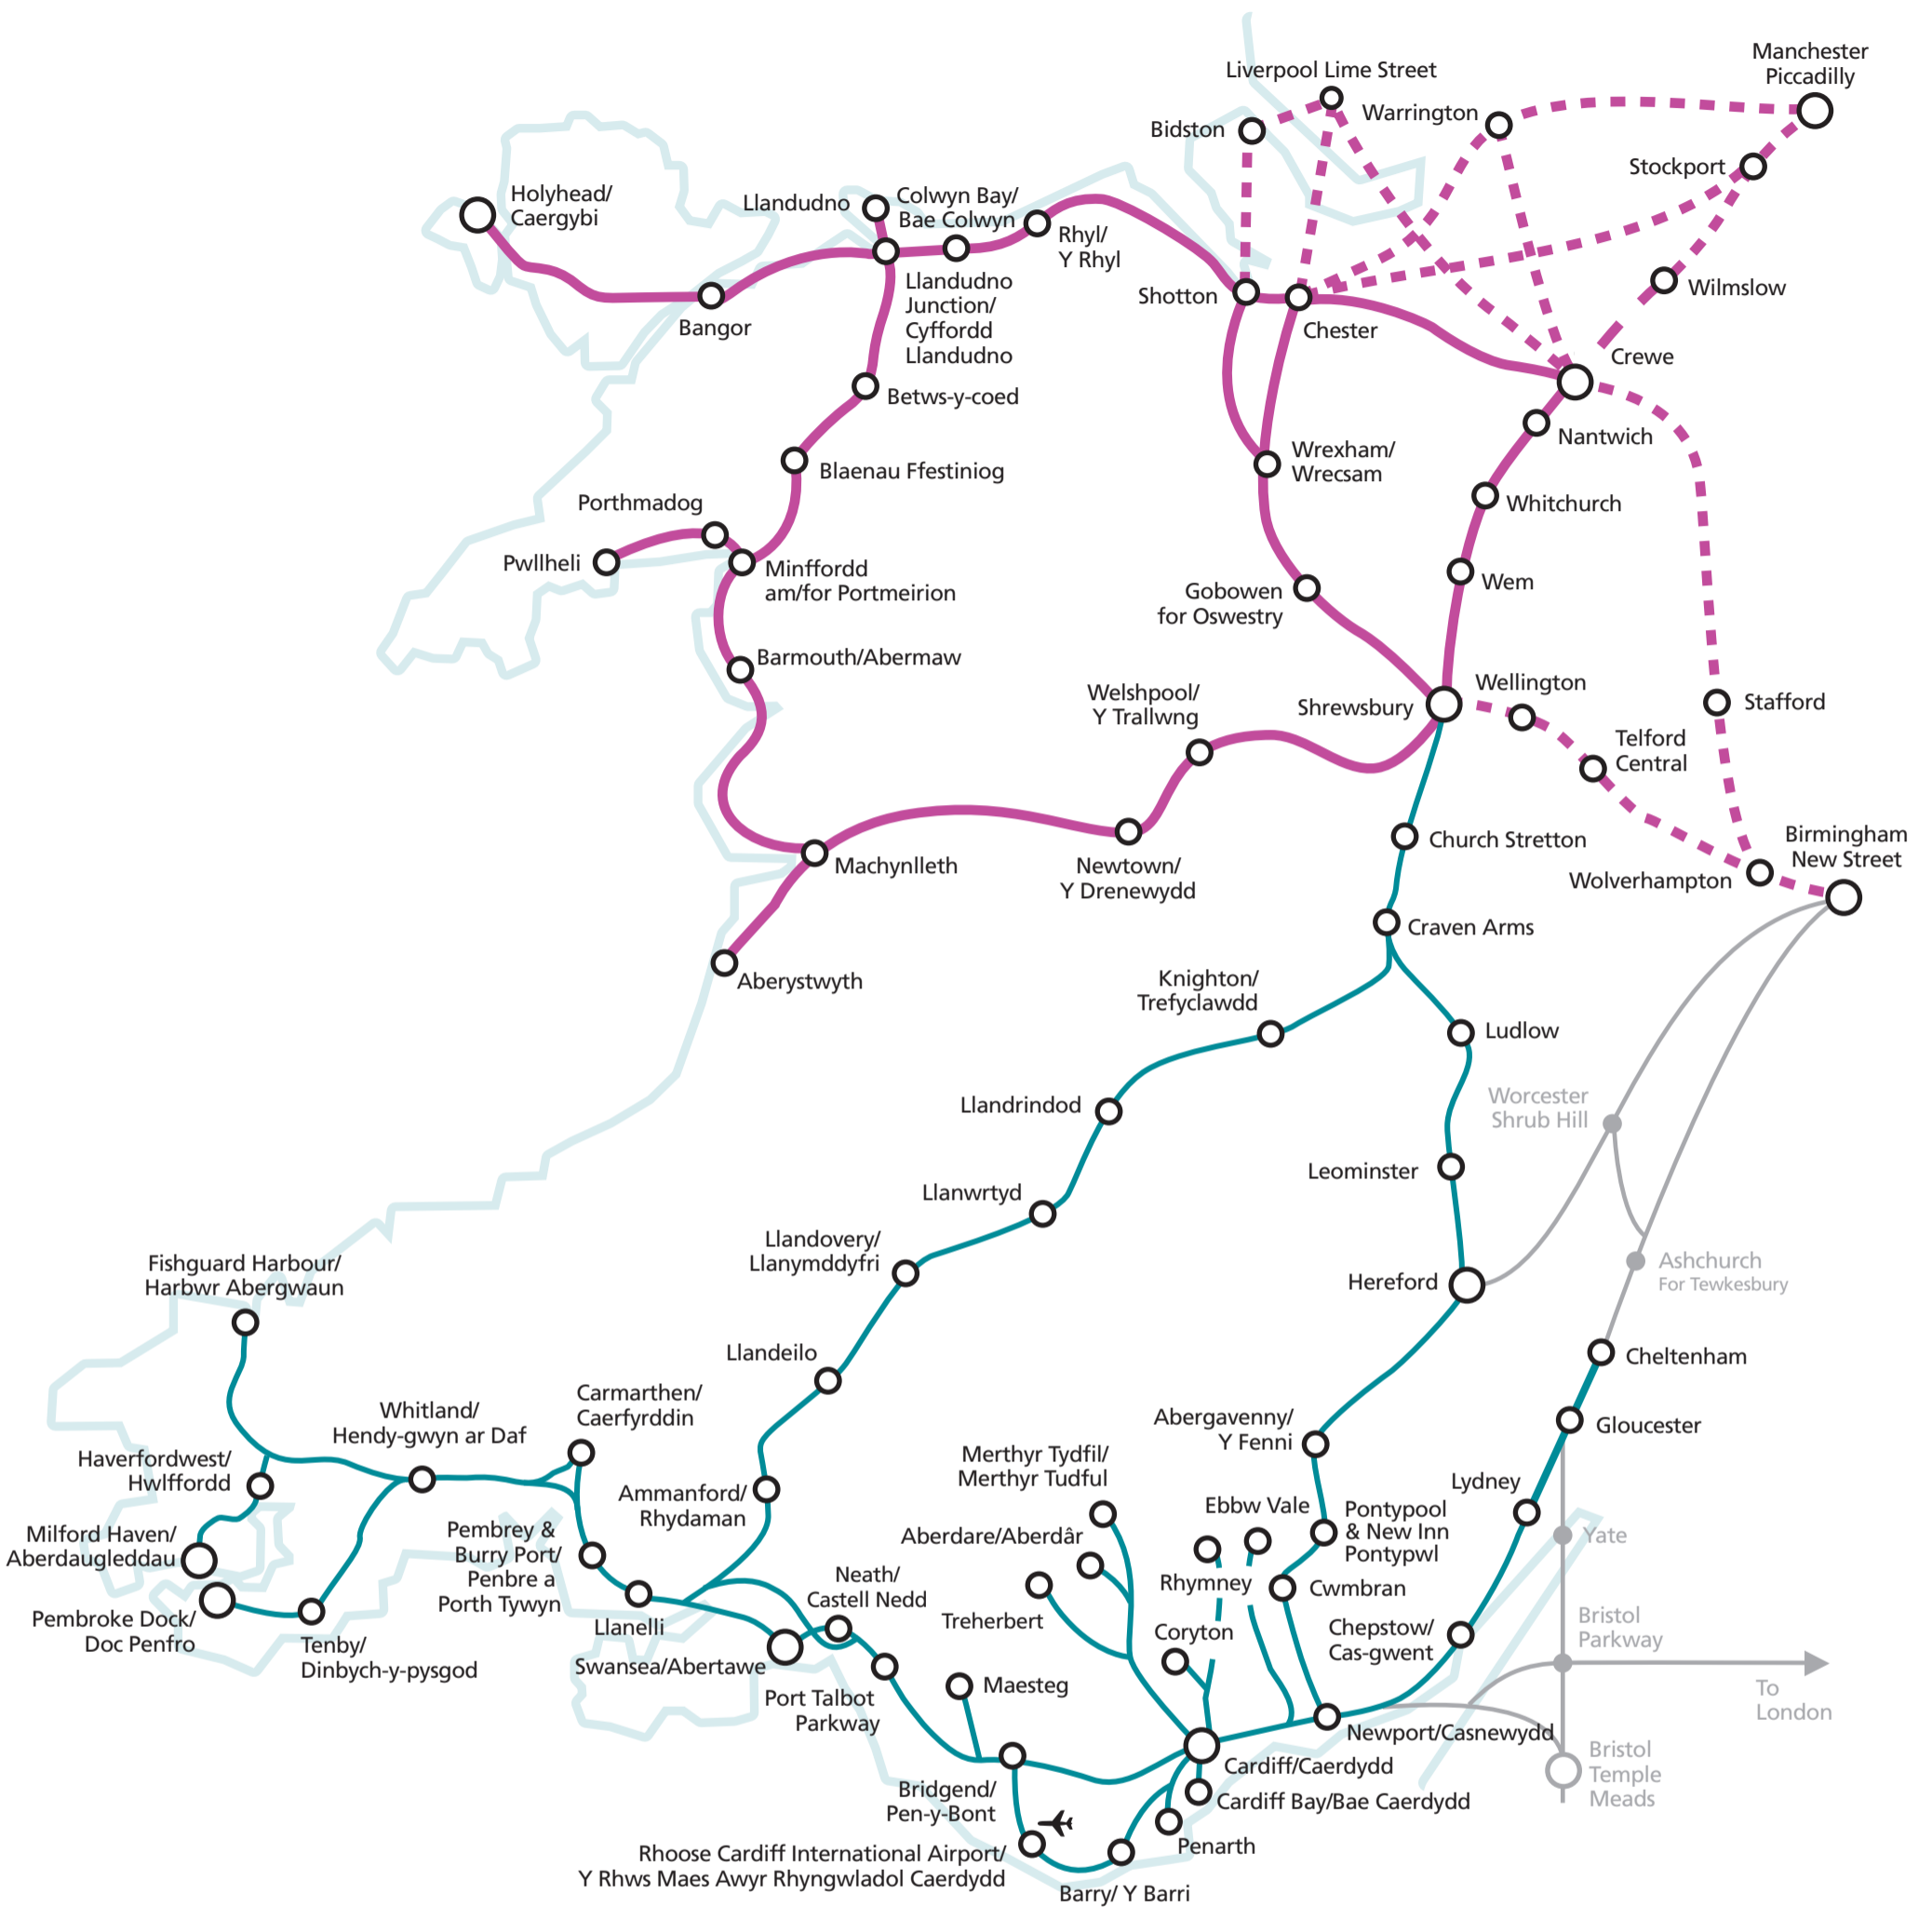

The Ffestiniog Round Robin Map

- - - - - Ffestiniog Round Robin Ticket (Services from Birmingham, Liverpool and Manchester) are valid on these routes on the Arriva Trains Wales Network
- Ffestiniog Round Robin Ticket (ATW Services) are valid on these routes on the Arriva Trains Wales Network
- Arriva Trains Wales Network
- Other services not operated by Arriva Trains Wales Network