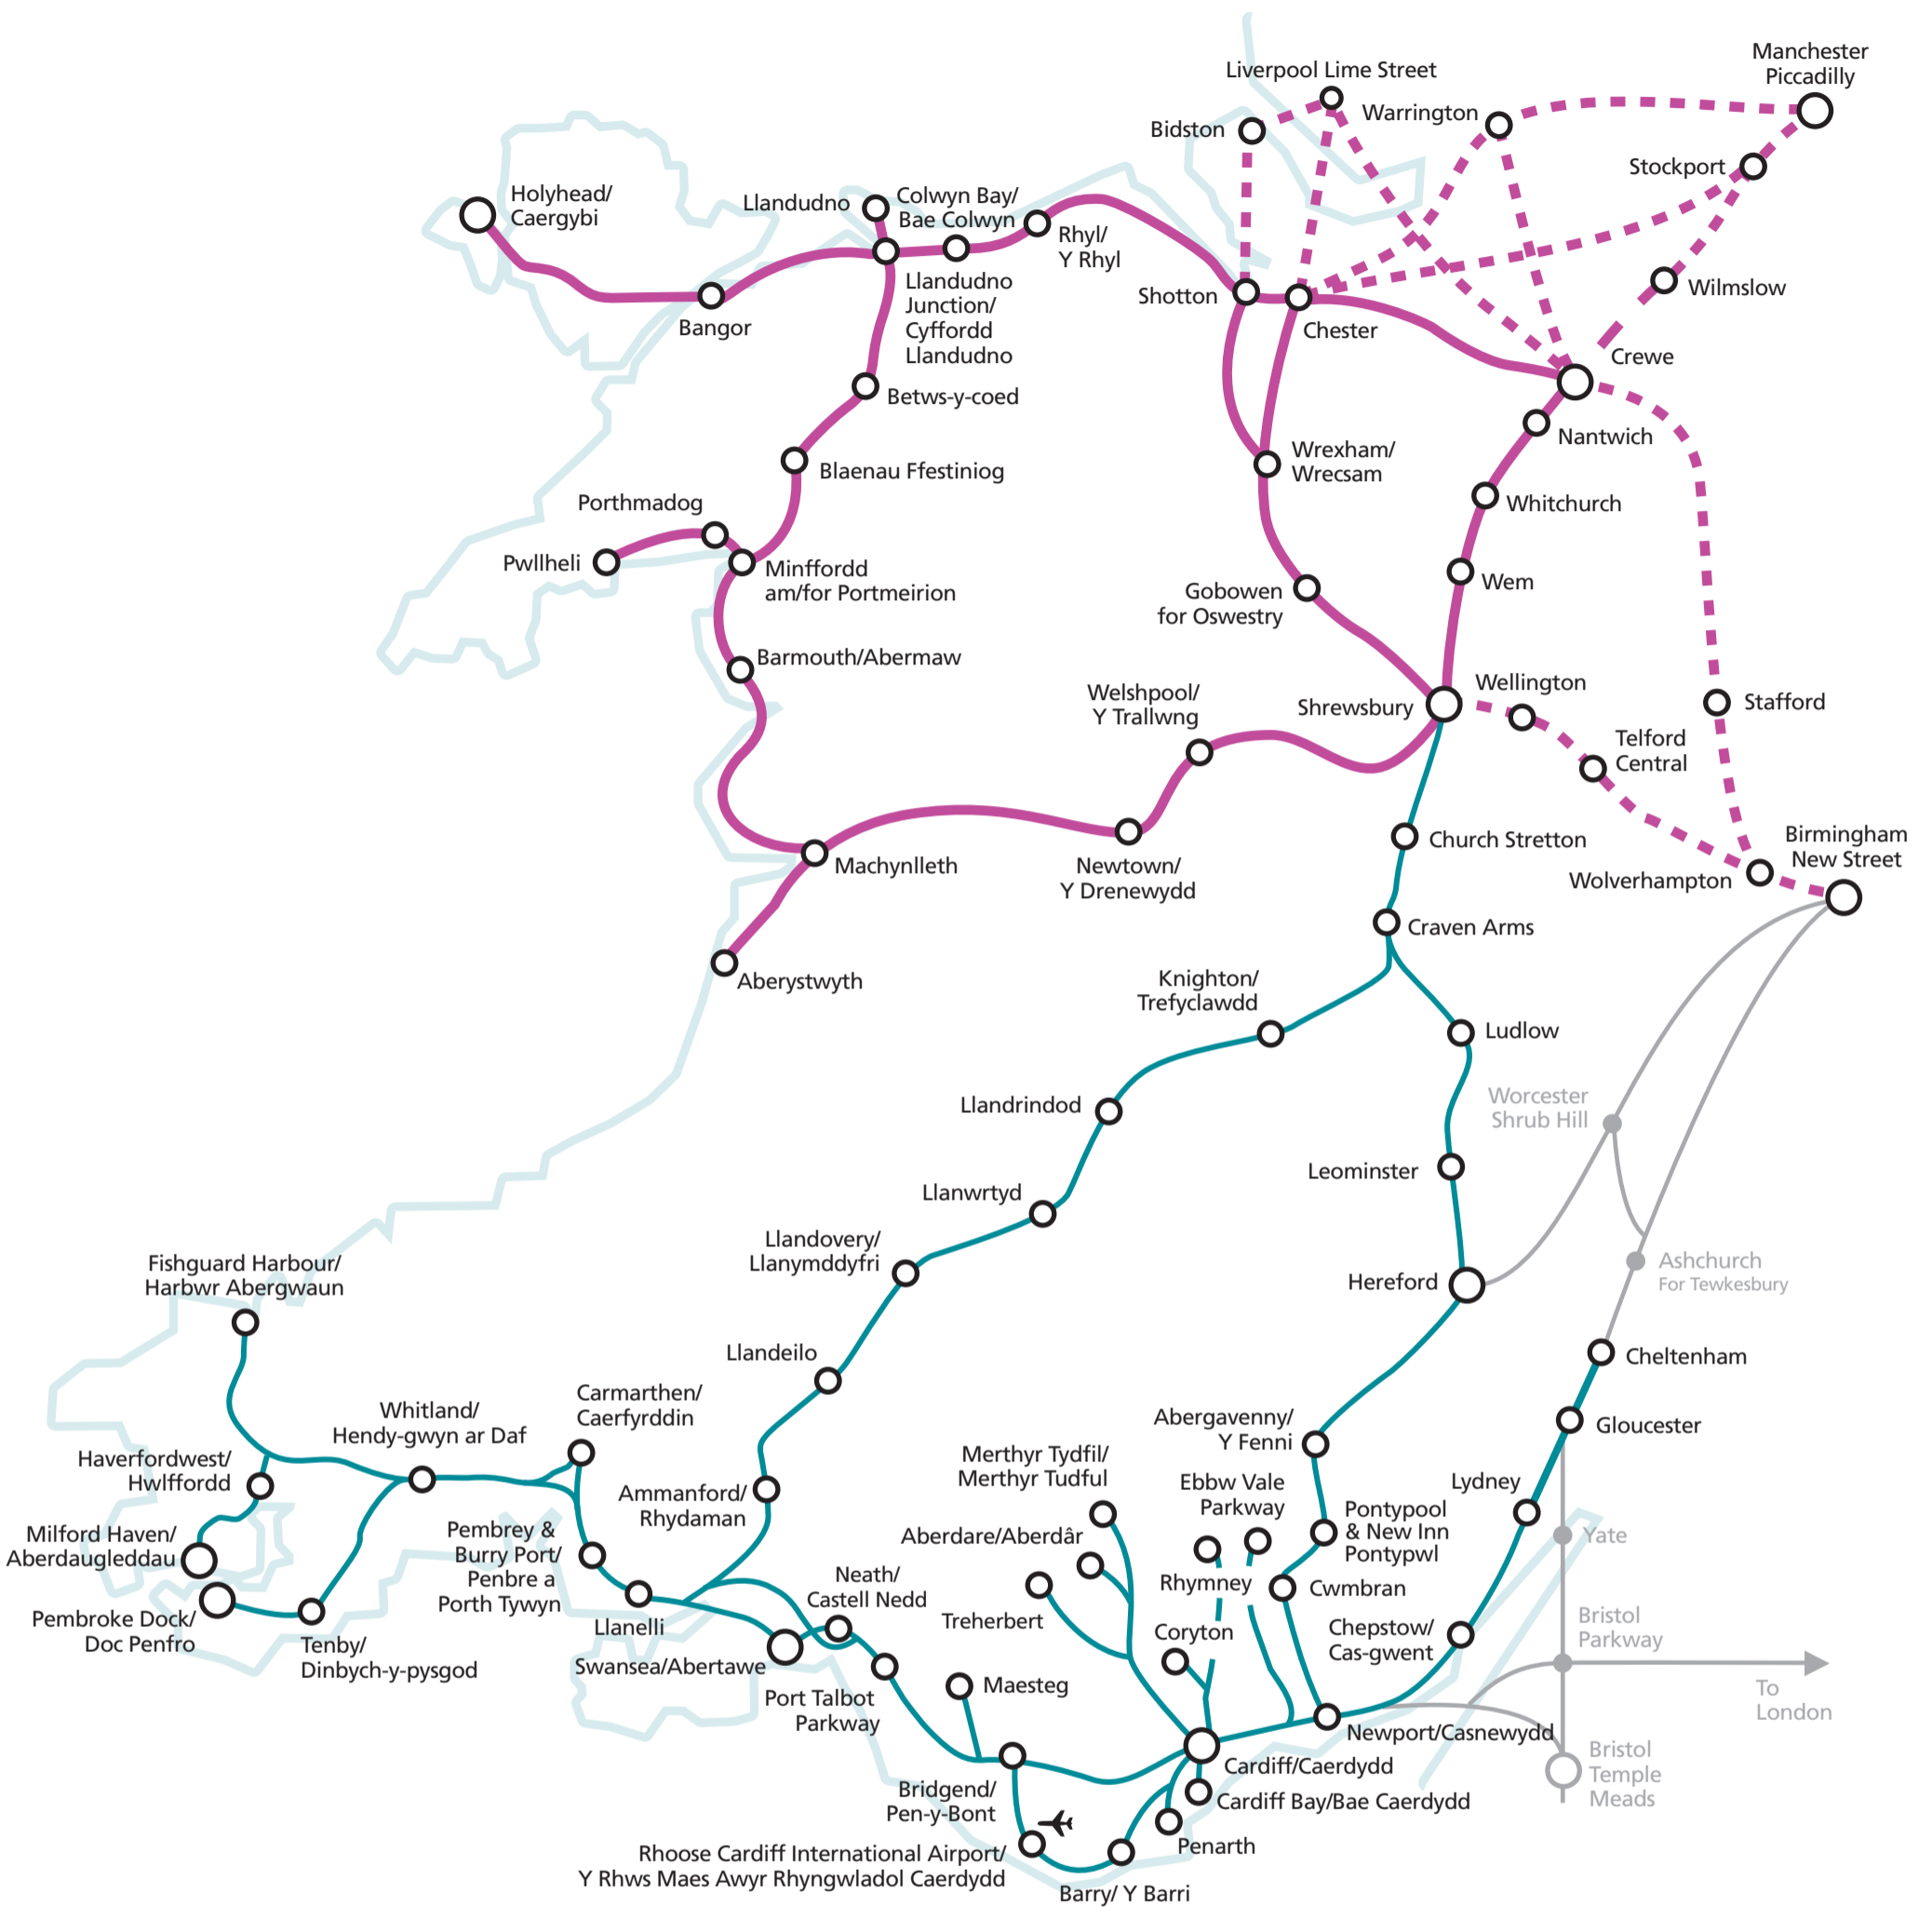

# The Ffestiniog Round Robin Map

- - - - - Ffestiniog Round Robin Ticket (Services from Birmingham, Liverpool and Manchester) are valid on these routes on the Arriva Trains Wales Network
- Ffestiniog Round Robin Ticket (ATW Services) are valid on these routes on the Arriva Trains Wales Network
- Arriva Trains Wales Network
- Other services not operated by Arriva Trains Wales Network