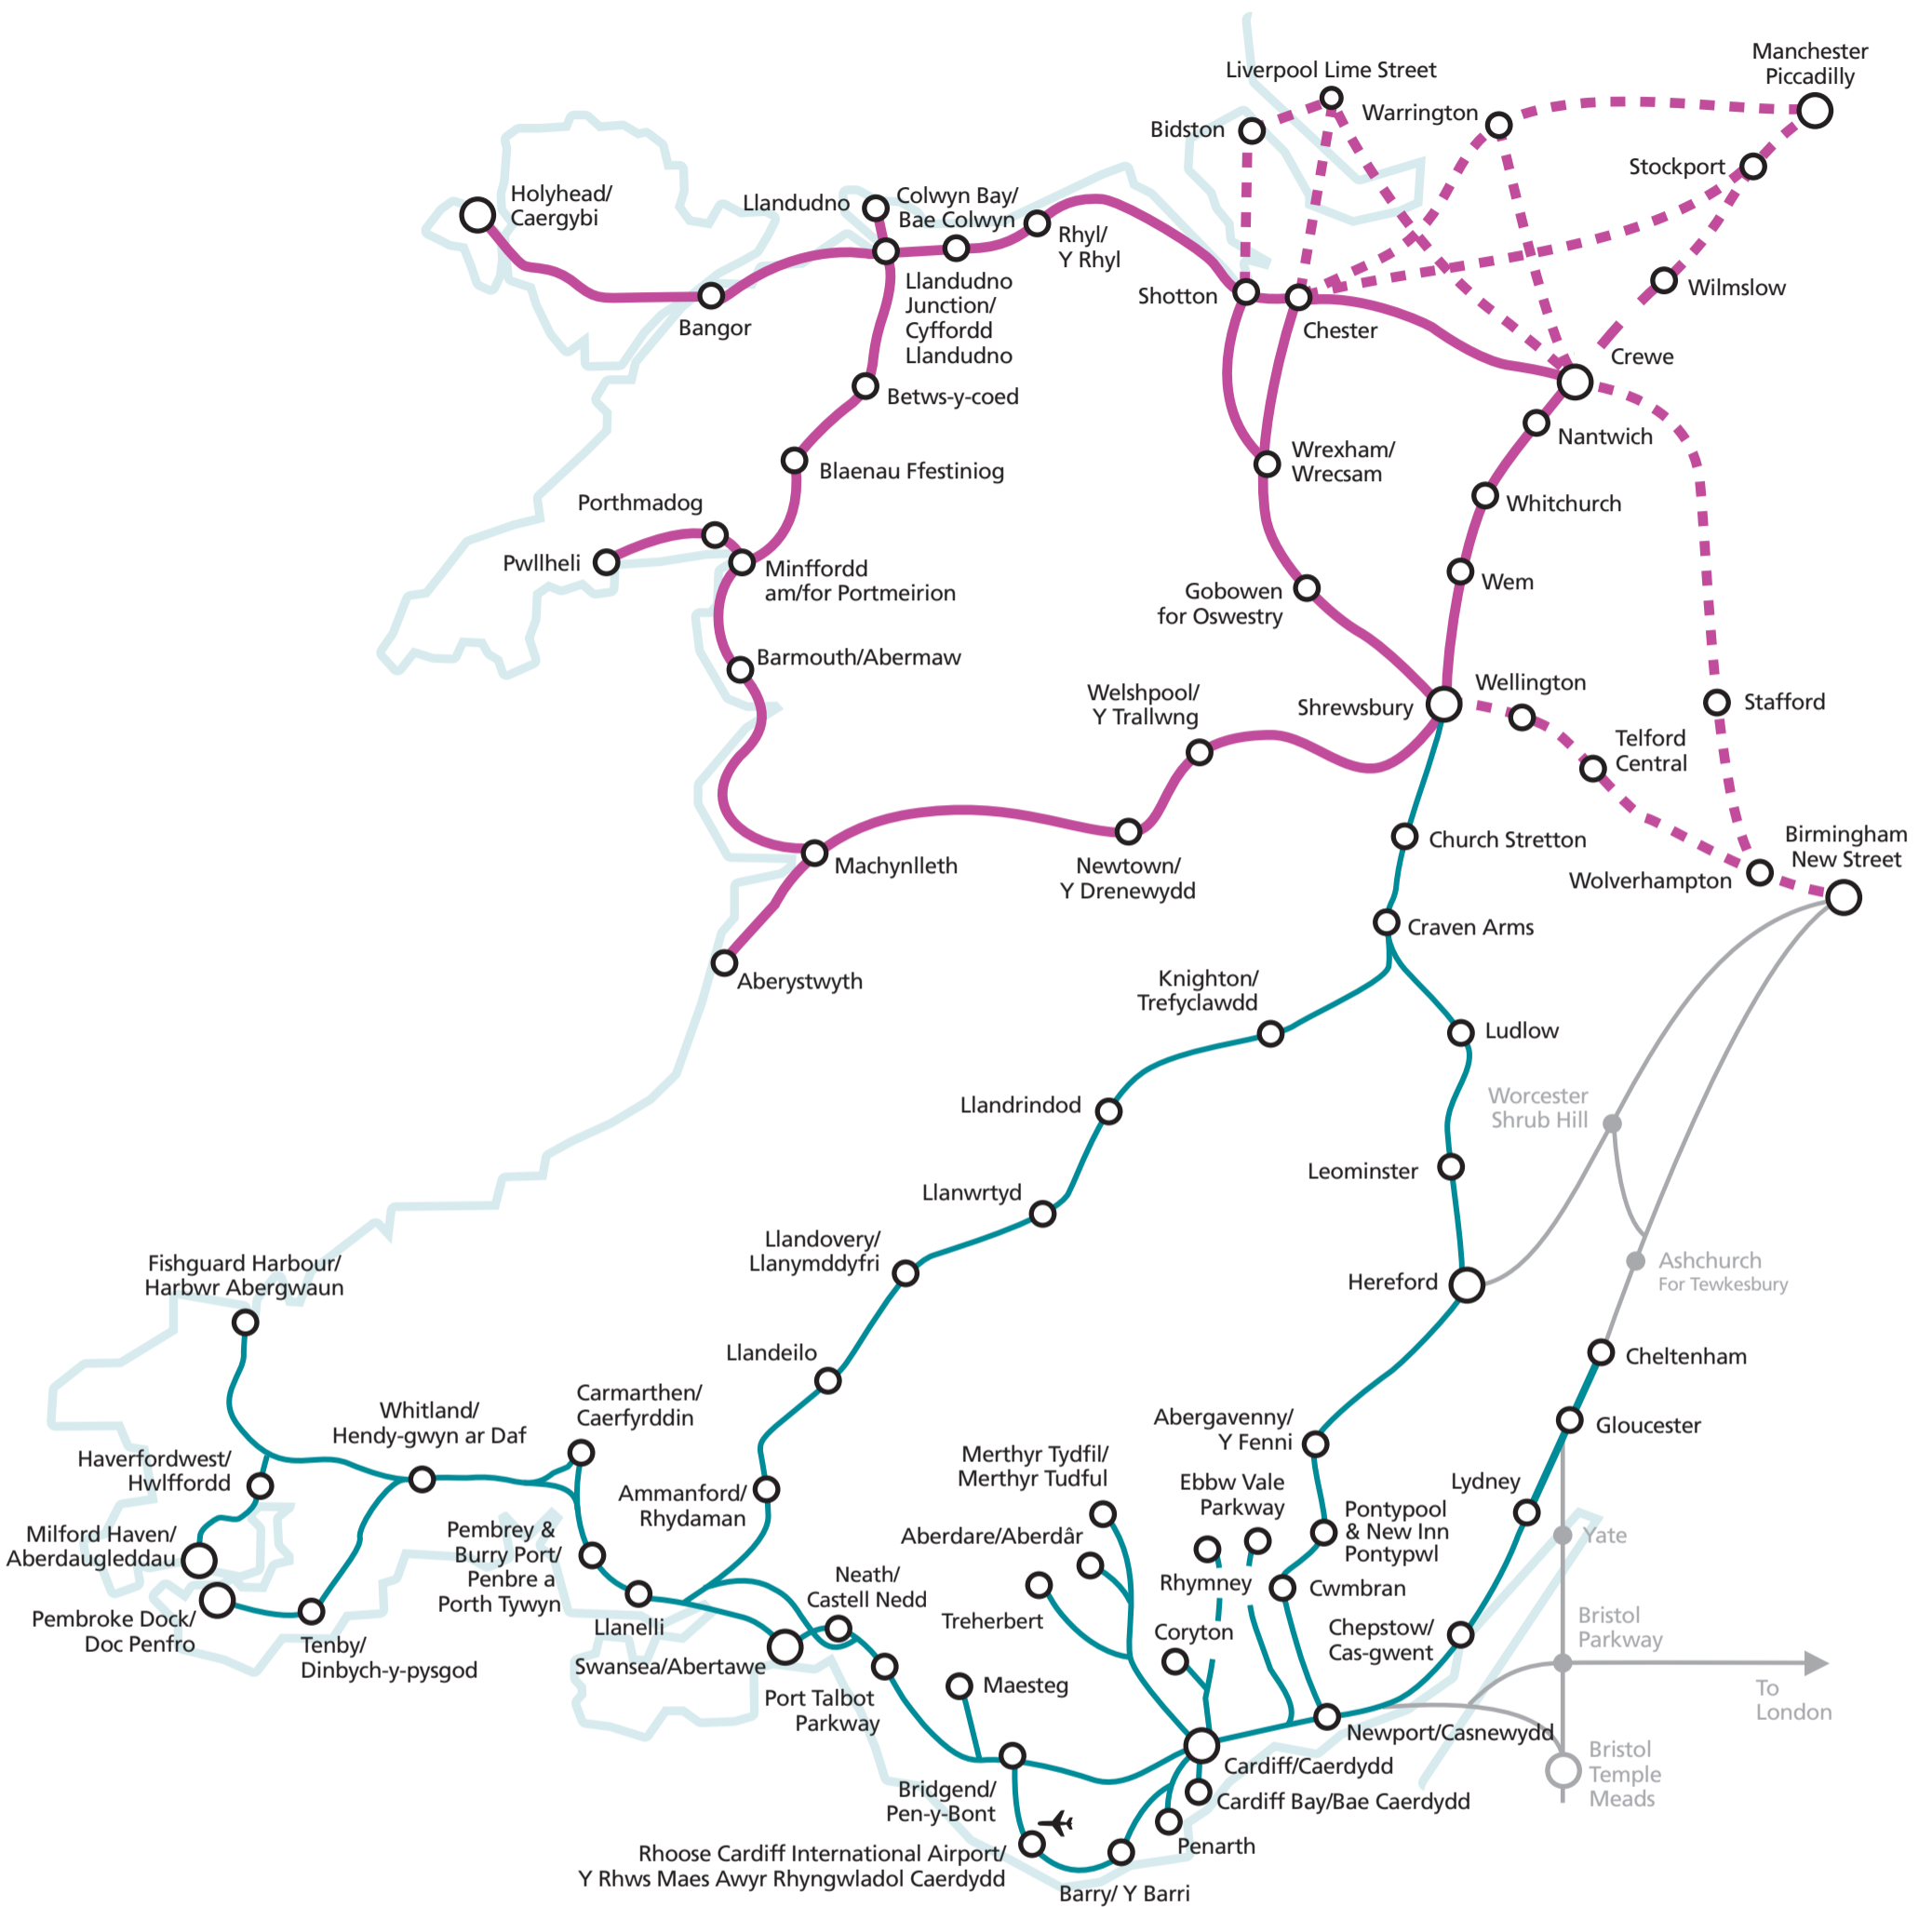

The Ffestiniog Round Robin Map

- - - - - Ffestiniog Round Robin Ticket (Services from Birmingham, Liverpool and Manchester) are valid on these routes on the Arriva Trains Wales Network
- Ffestiniog Round Robin Ticket (ATW Services) are valid on these routes on the Arriva Trains Wales Network
- Arriva Trains Wales Network
- Other services not operated by Arriva Trains Wales Network