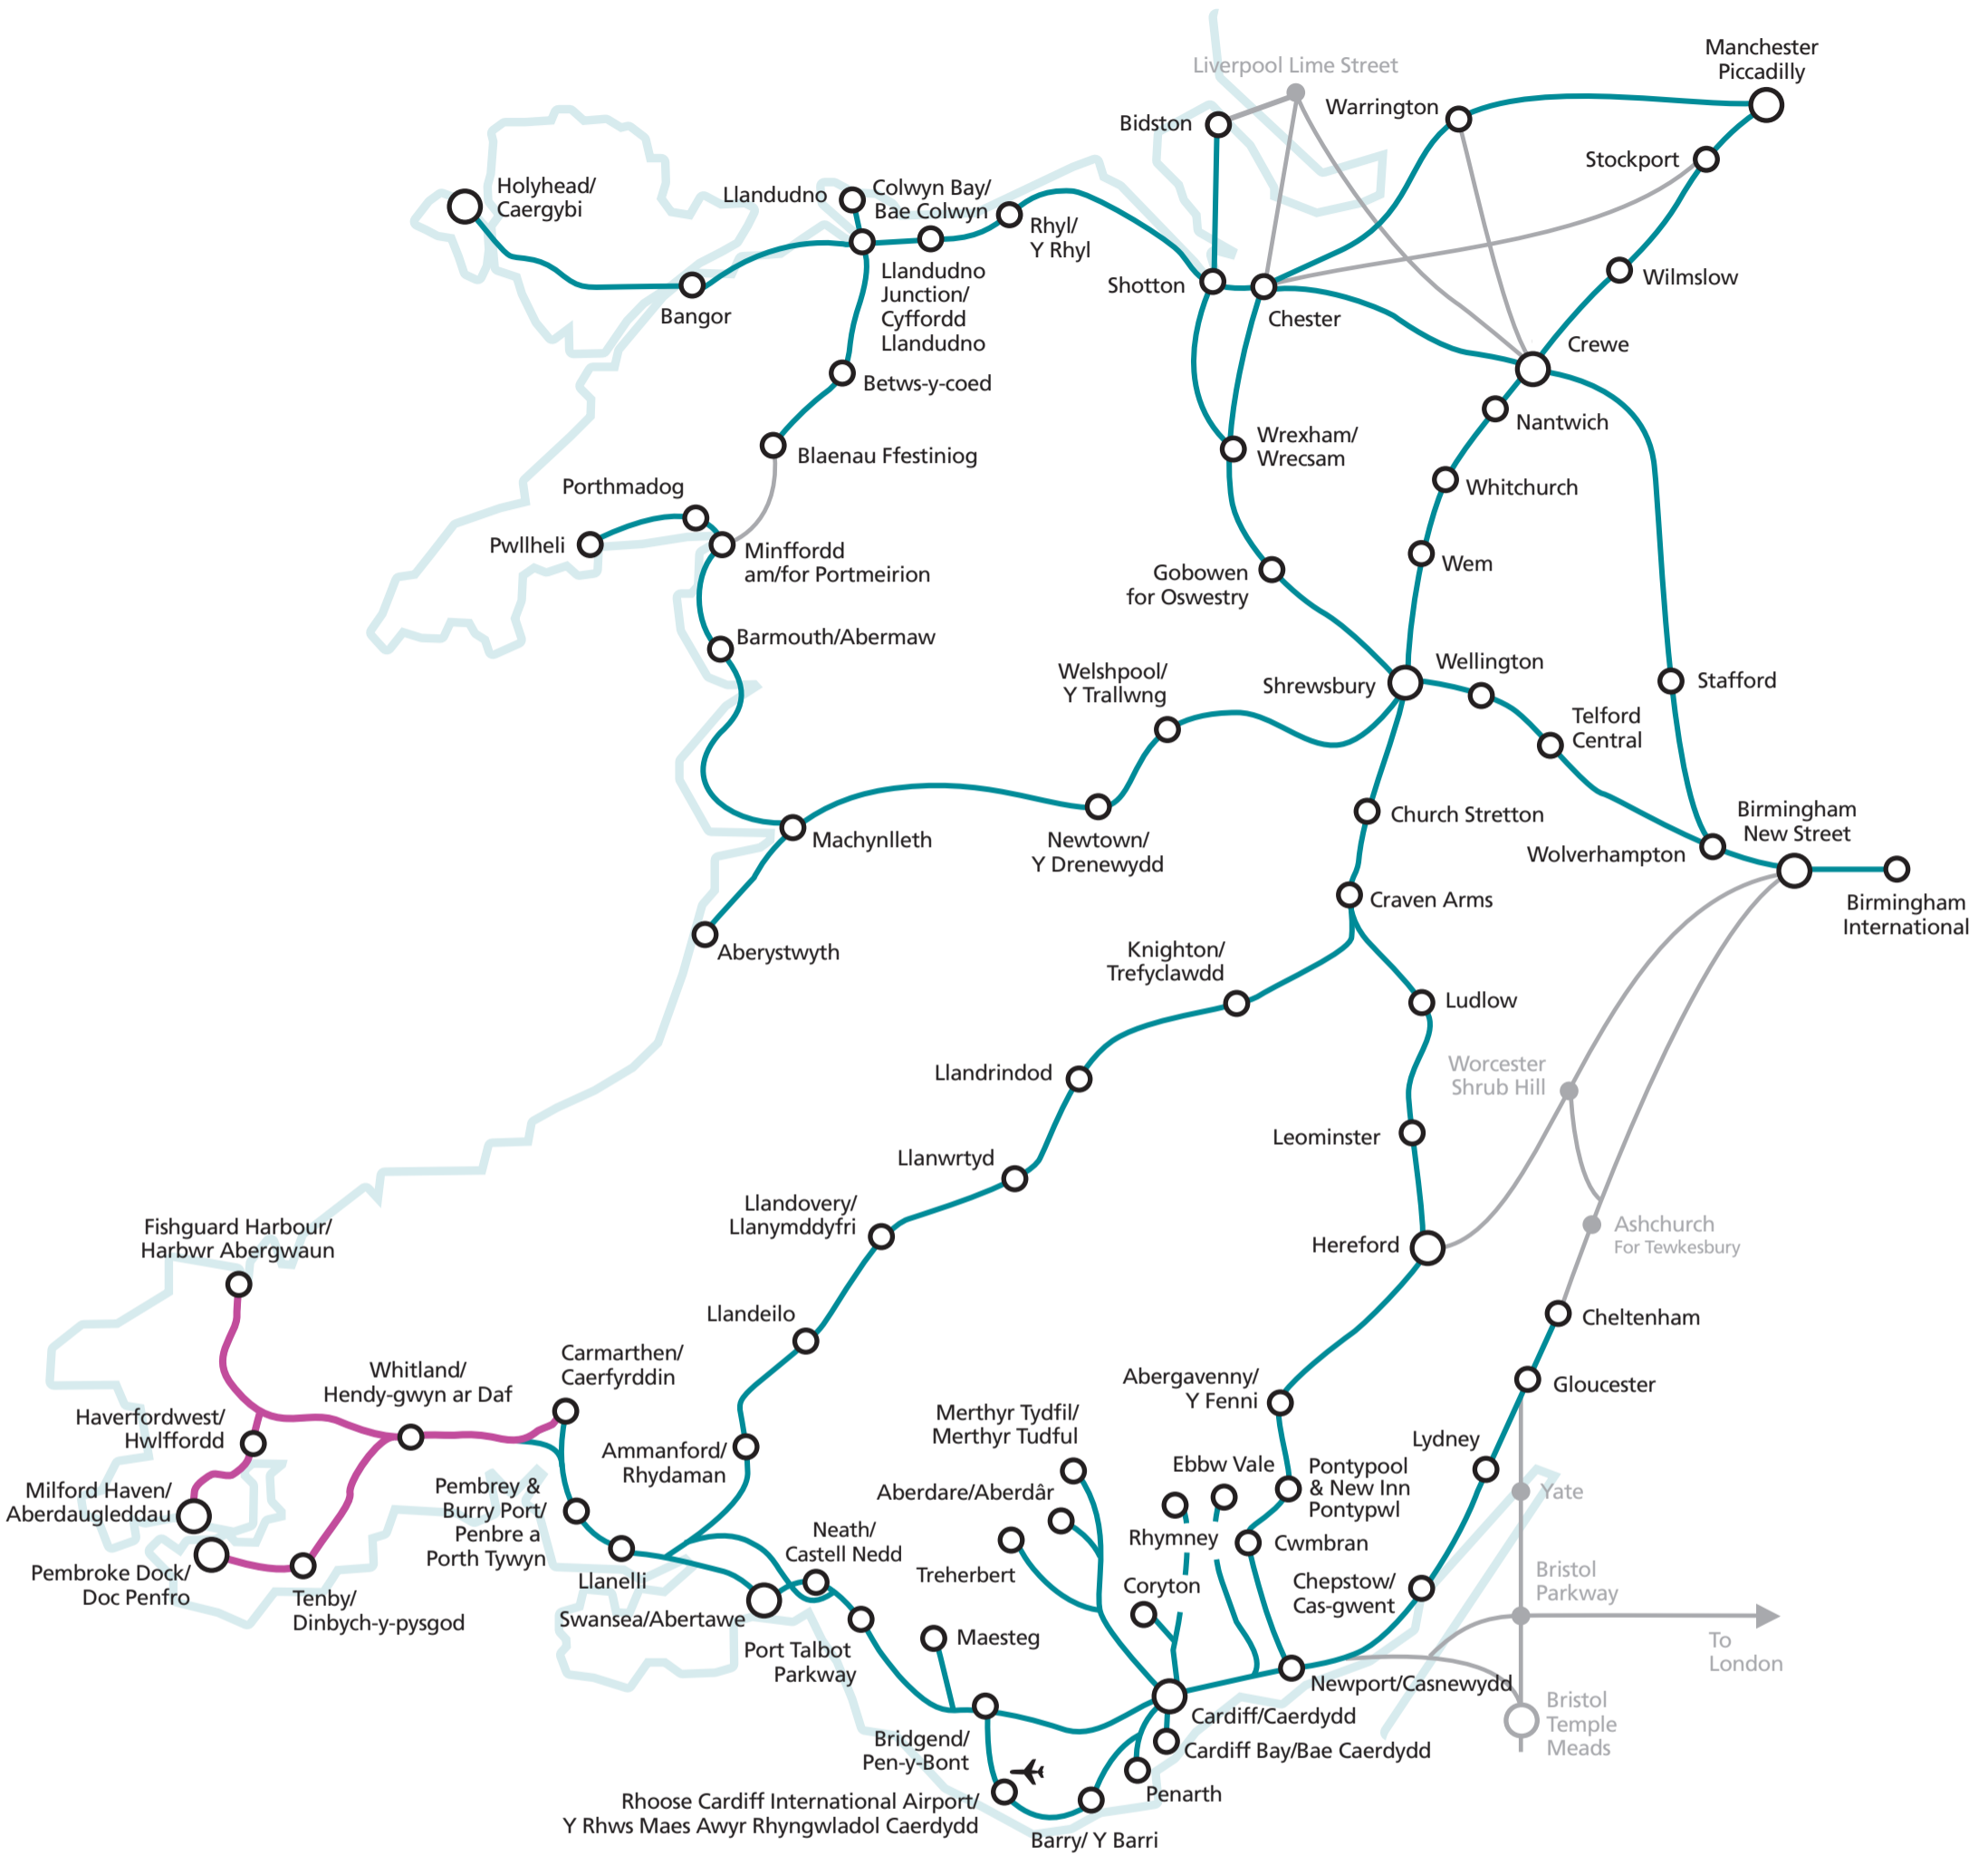

West Wales Rover Map

- West Wales Rover valid on these routes on the Arriva Trains Wales Network
- Arriva Trains Wales Network
- Other services not operated by Arriva Trains Wales Network