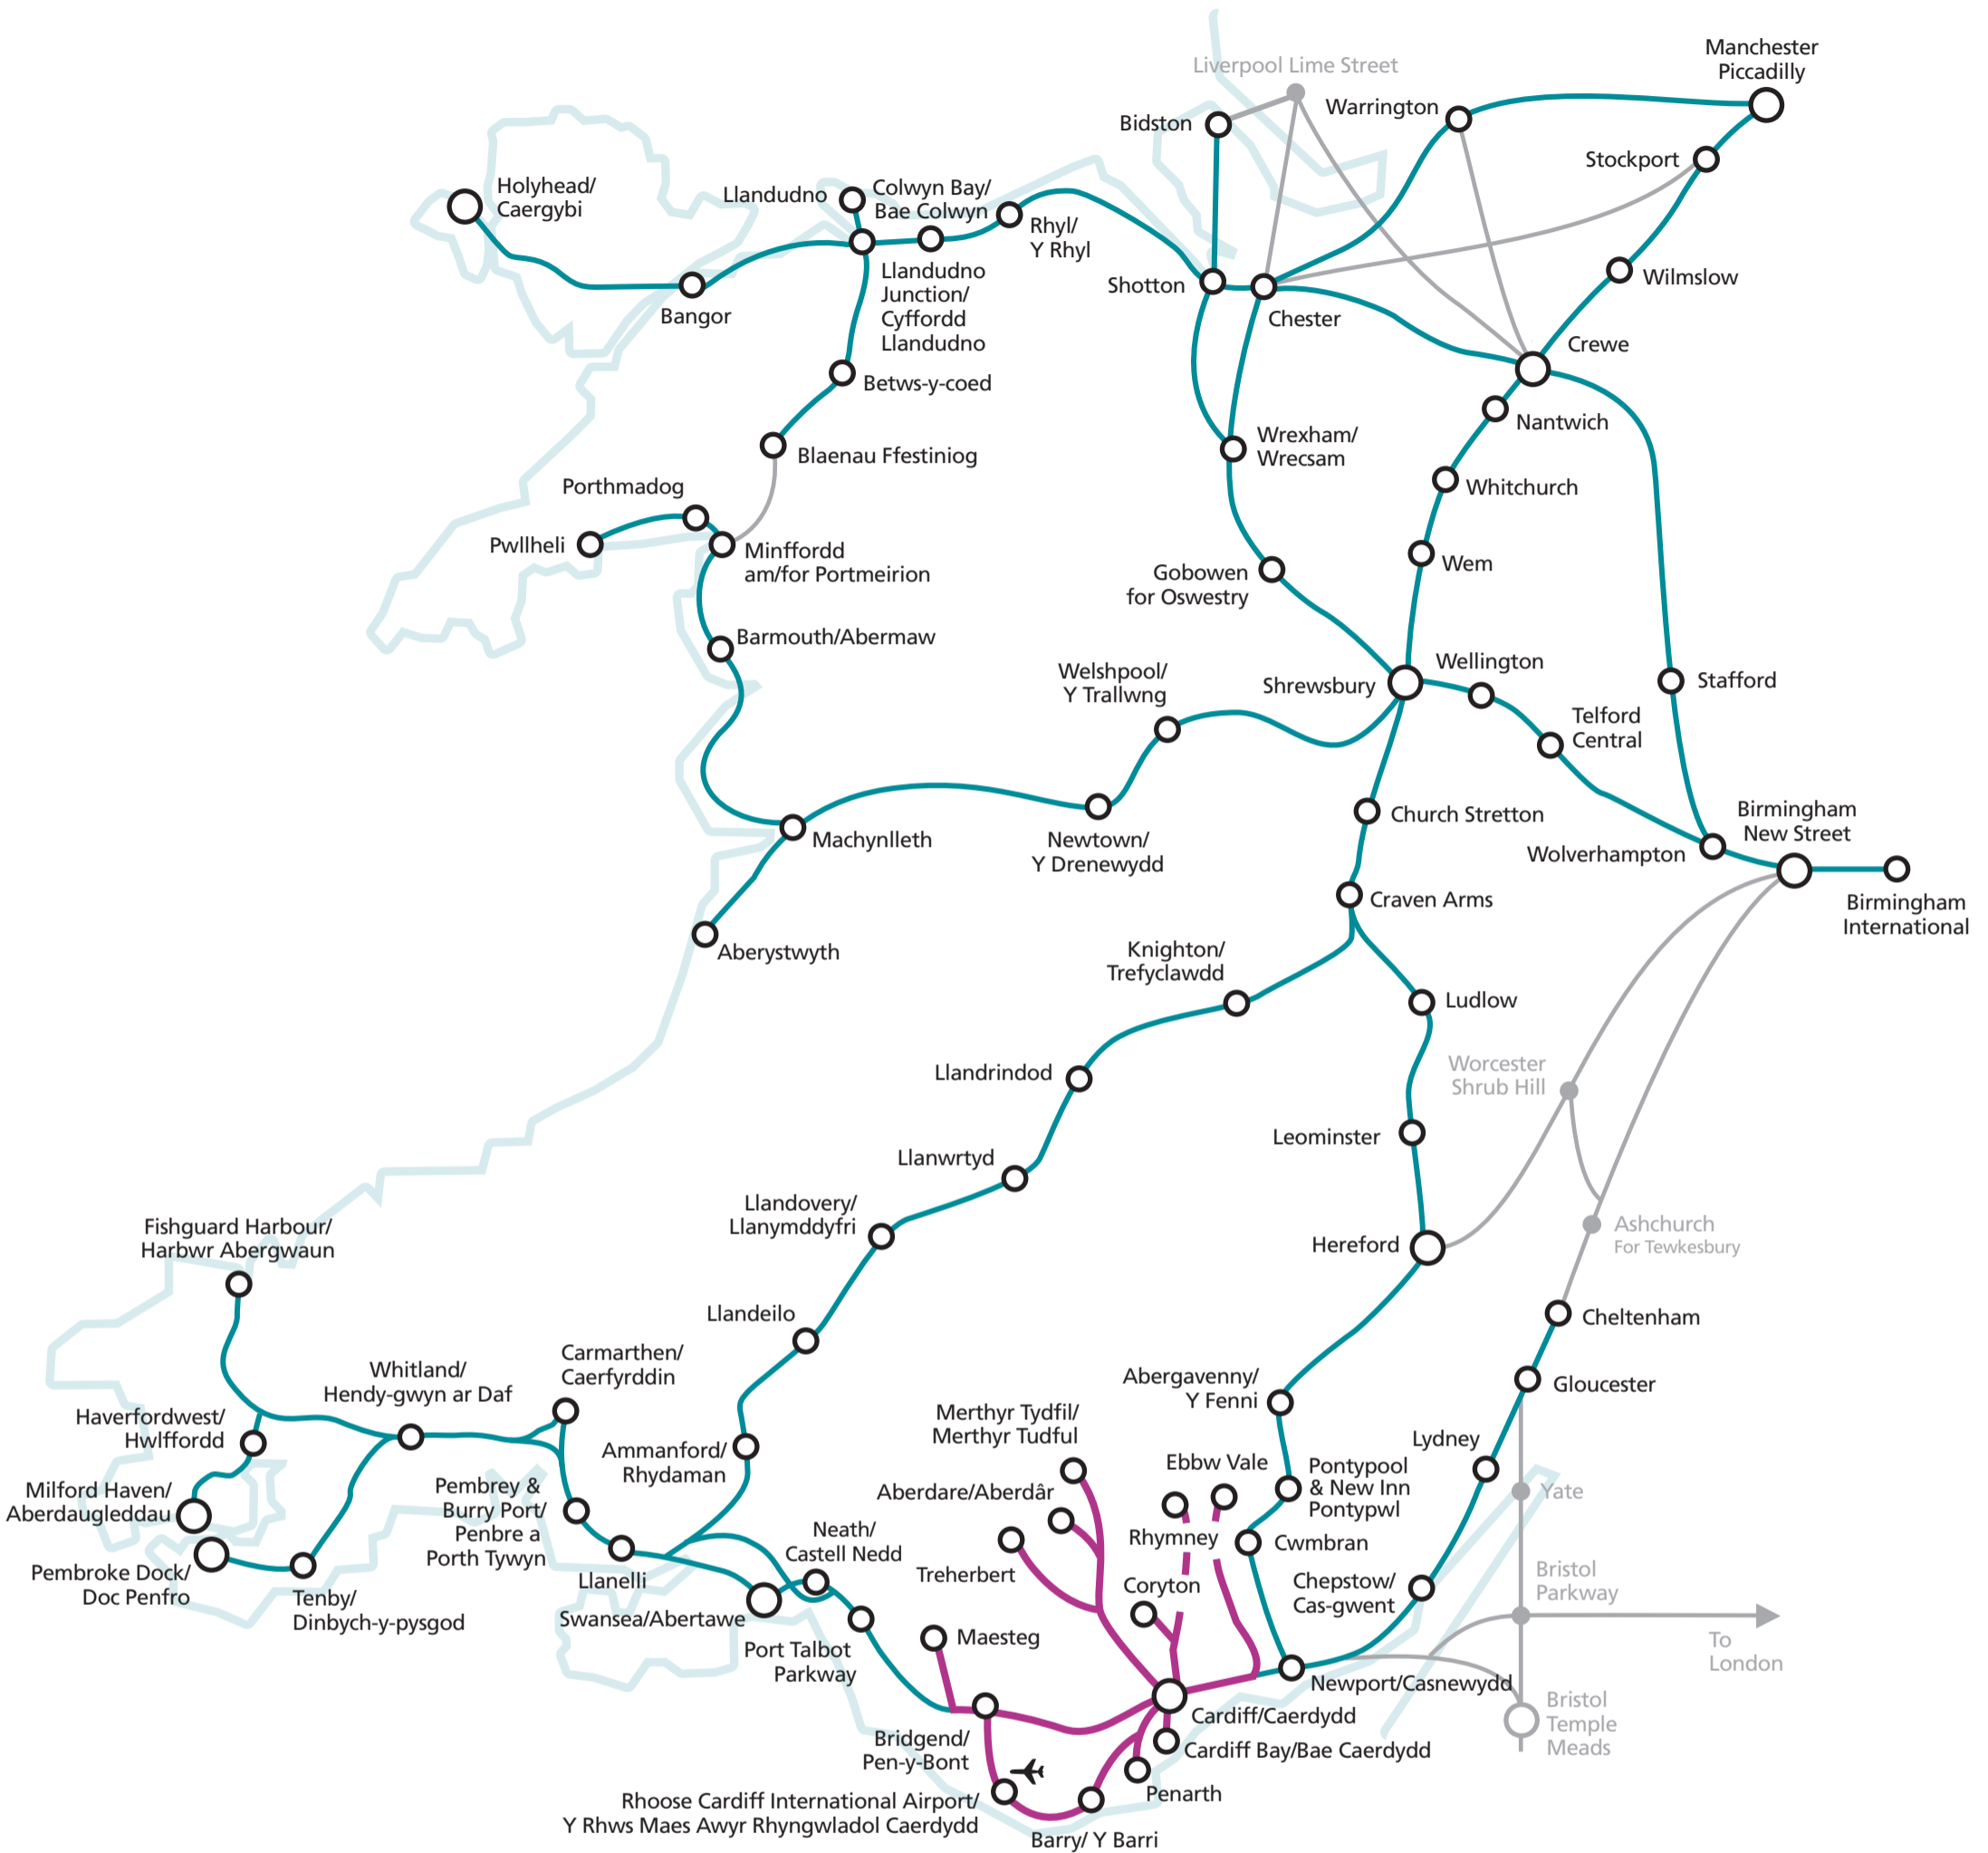

The Valley Lines Day Explorer and Night Rider Map

- The Valley Lines Day Explorer and Night Rider are valid on these routes on the Arriva Trains Wales Network
- Arriva Trains Wales Network
- Other services not operated by Arriva Trains Wales Network