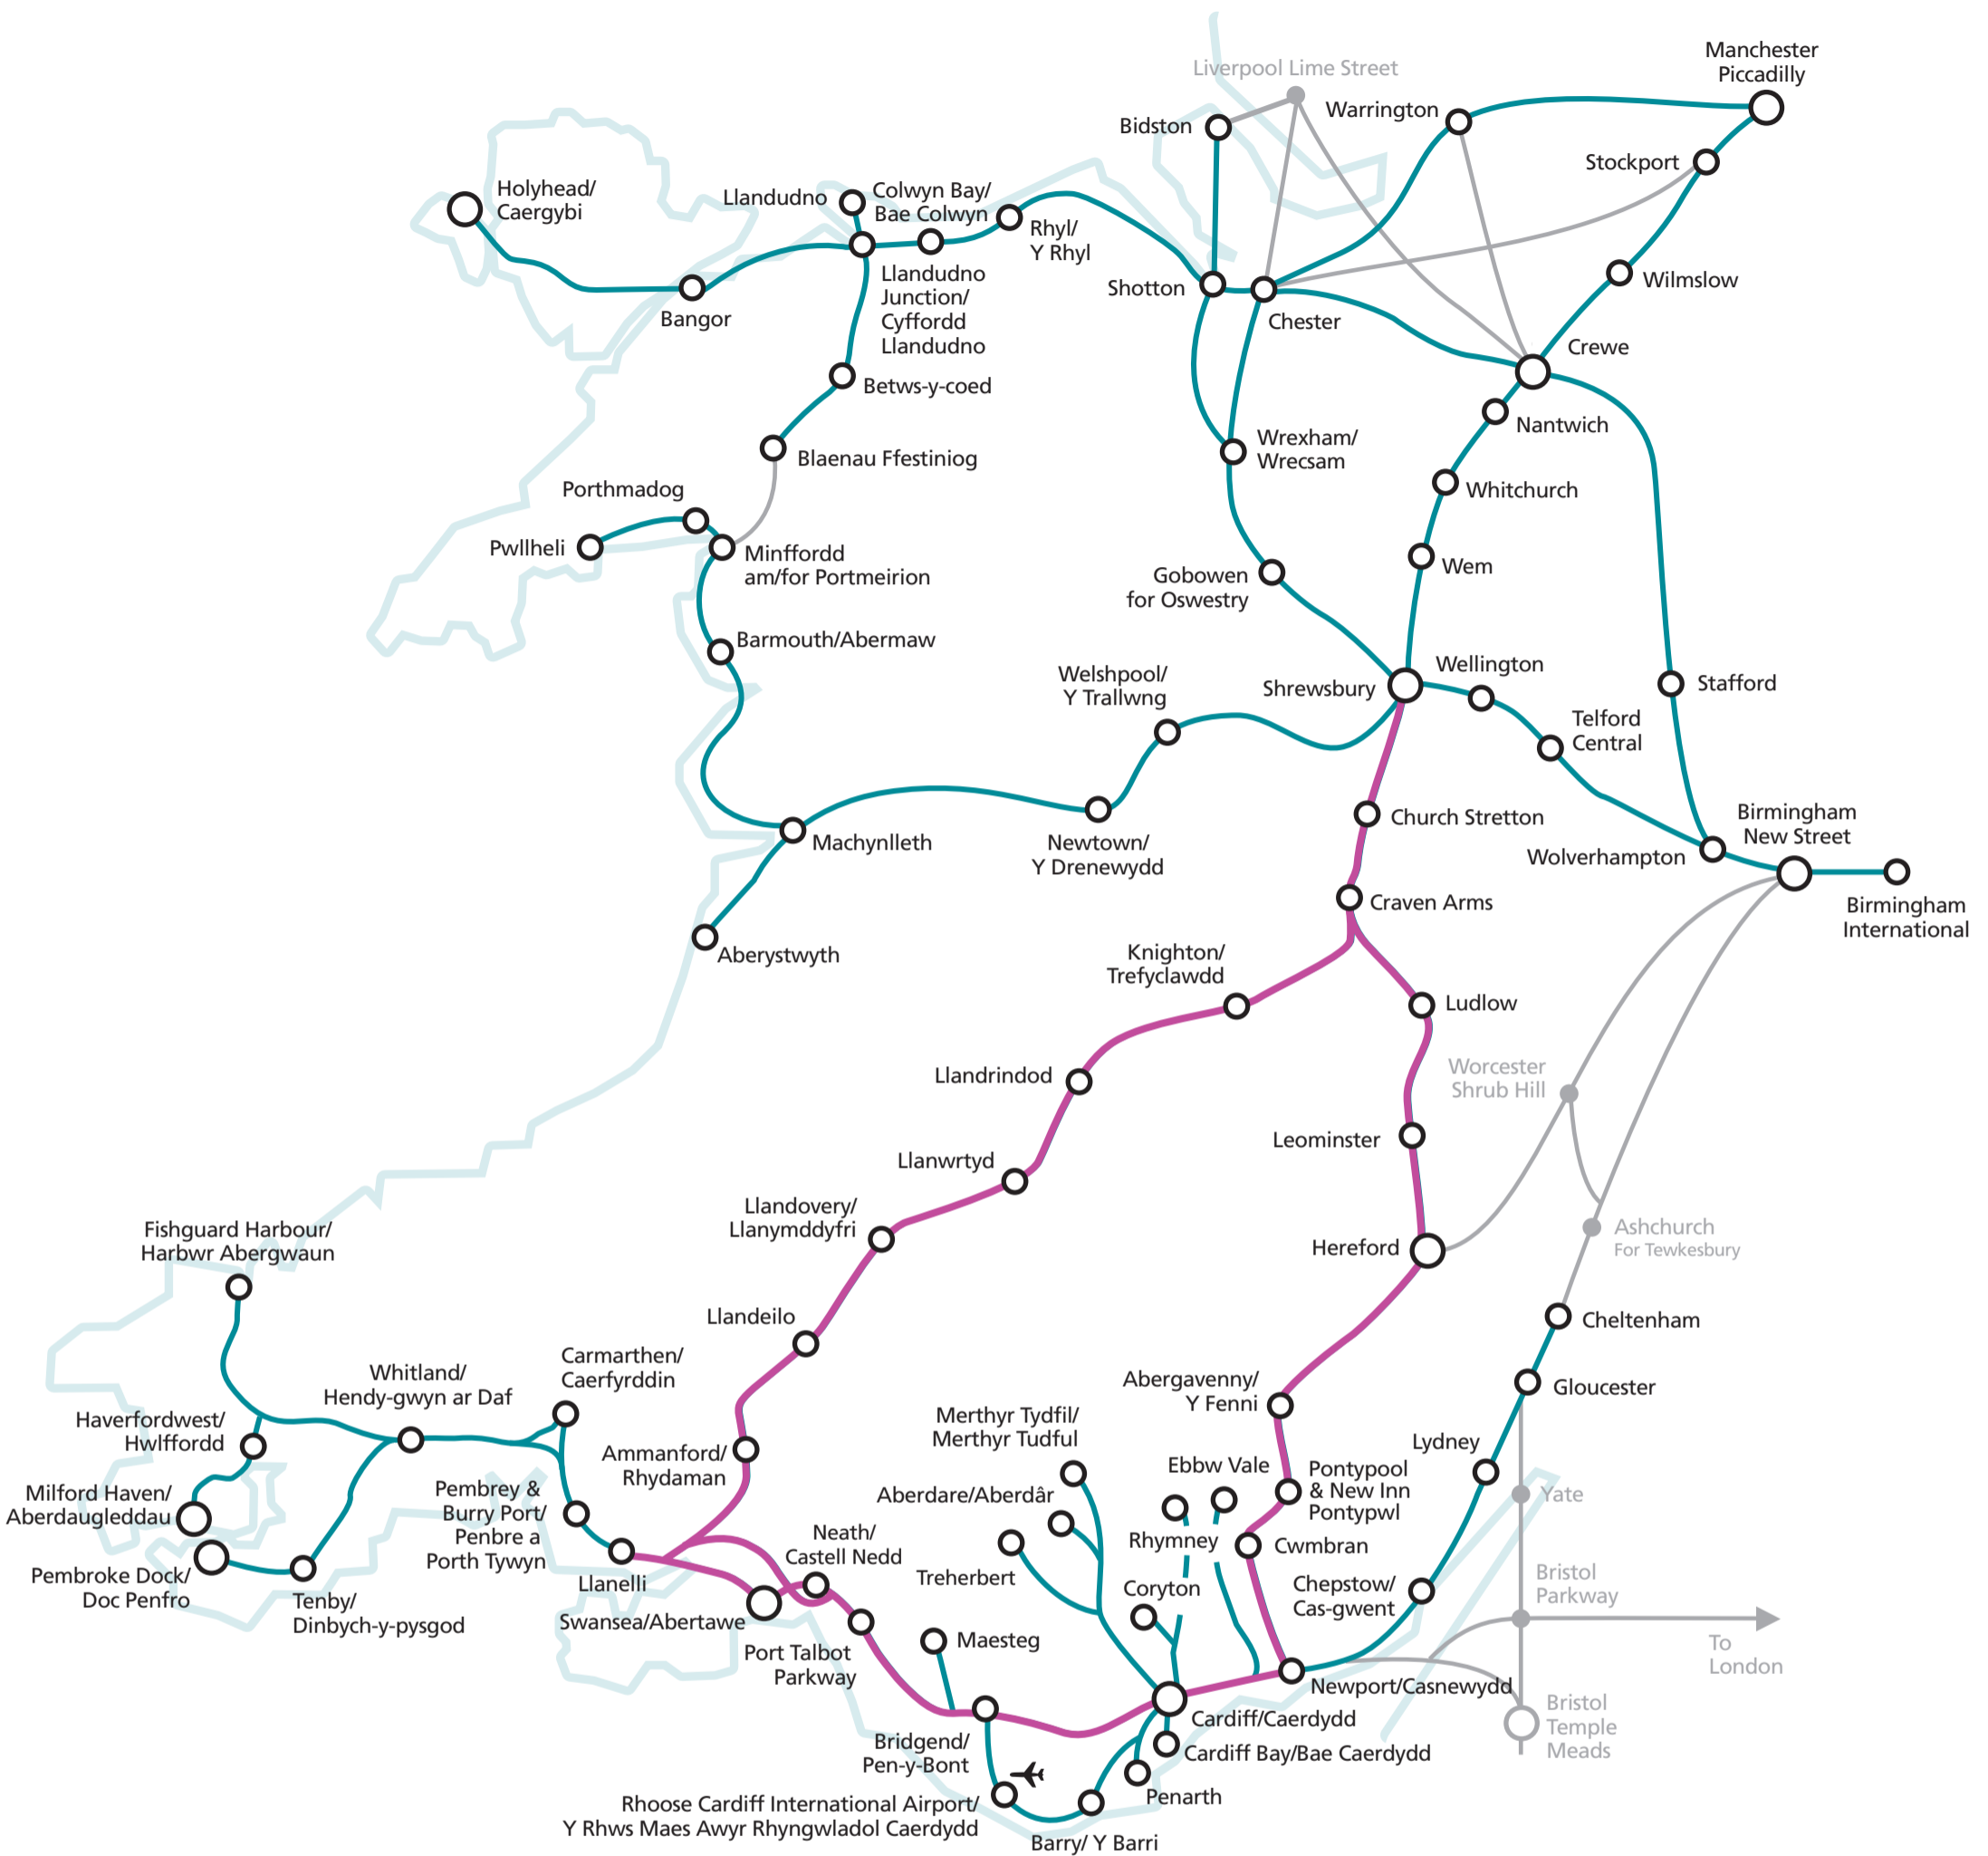

# Heart of Wales Line Ranger Map

- Heart of Wales Line Ranger are valid on these routes on the Arriva Trains Wales Network
- Arriva Trains Wales Network
- Other services not operated by Arriva Trains Wales Network