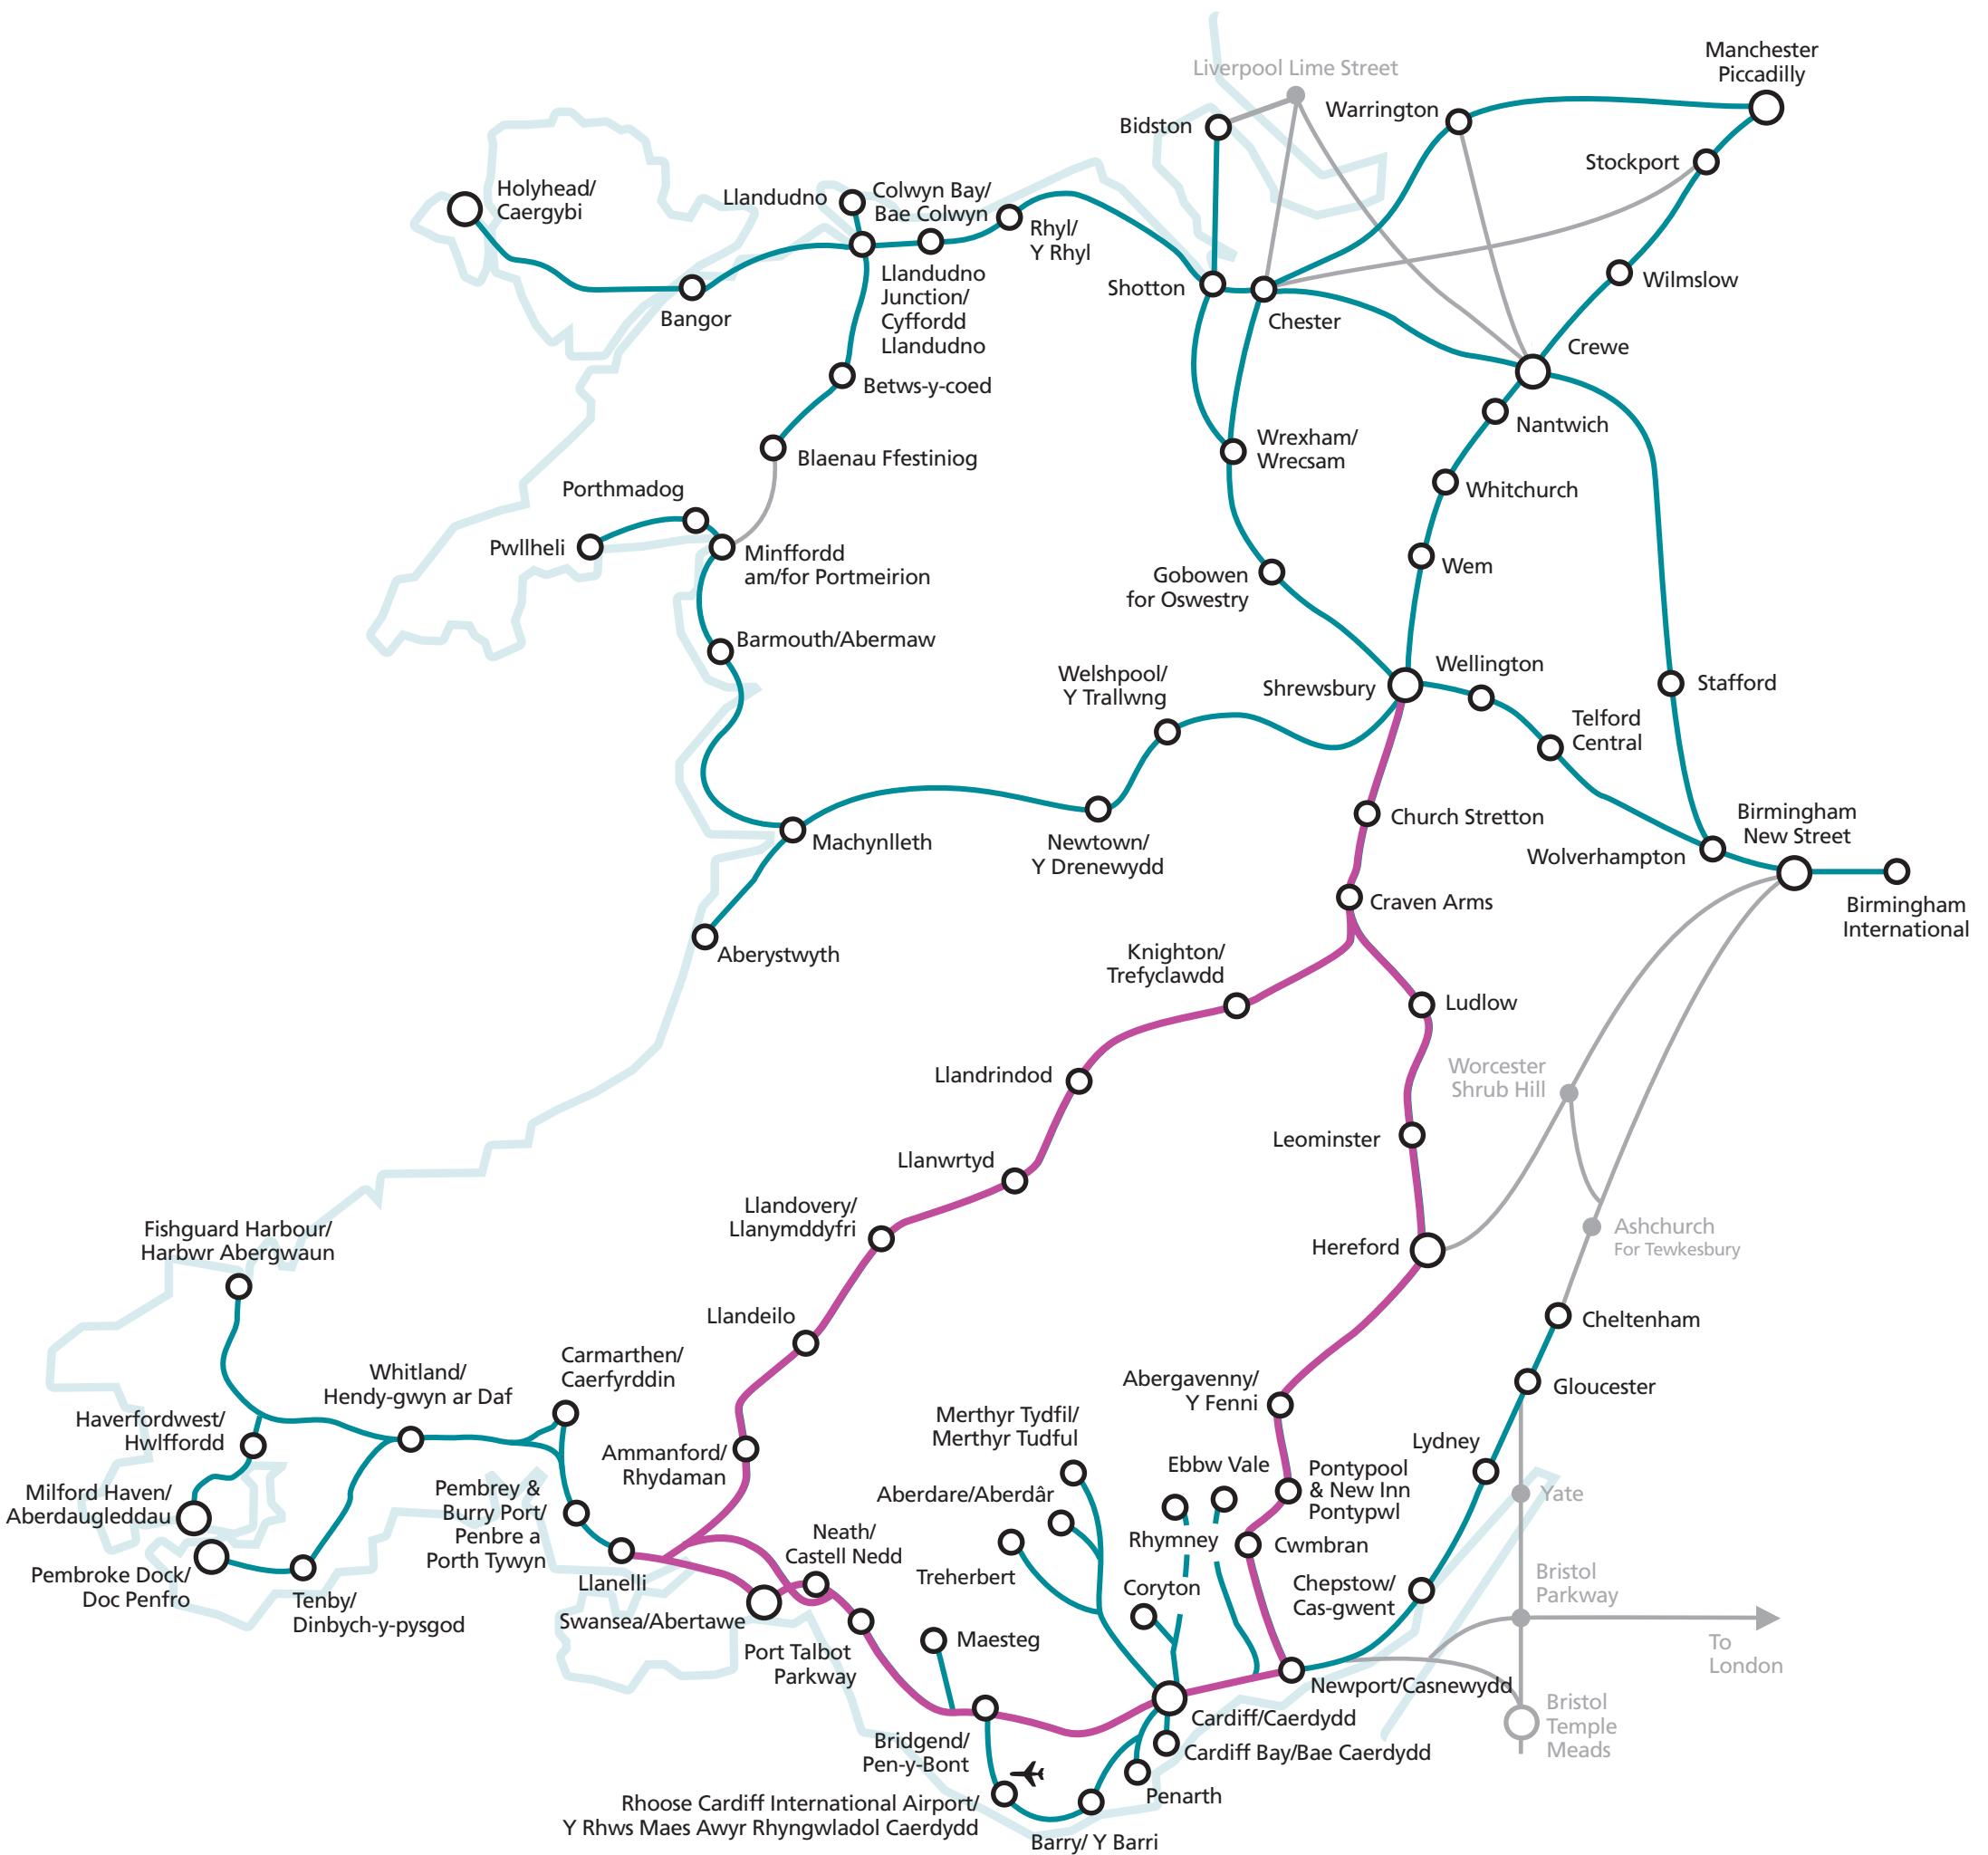

Heart of Wales Line Ranger Map

- Heart of Wales Line Ranger are valid on these routes on the Arriva Trains Wales Network
- Arriva Trains Wales Network
- Other services not operated by Arriva Trains Wales Network