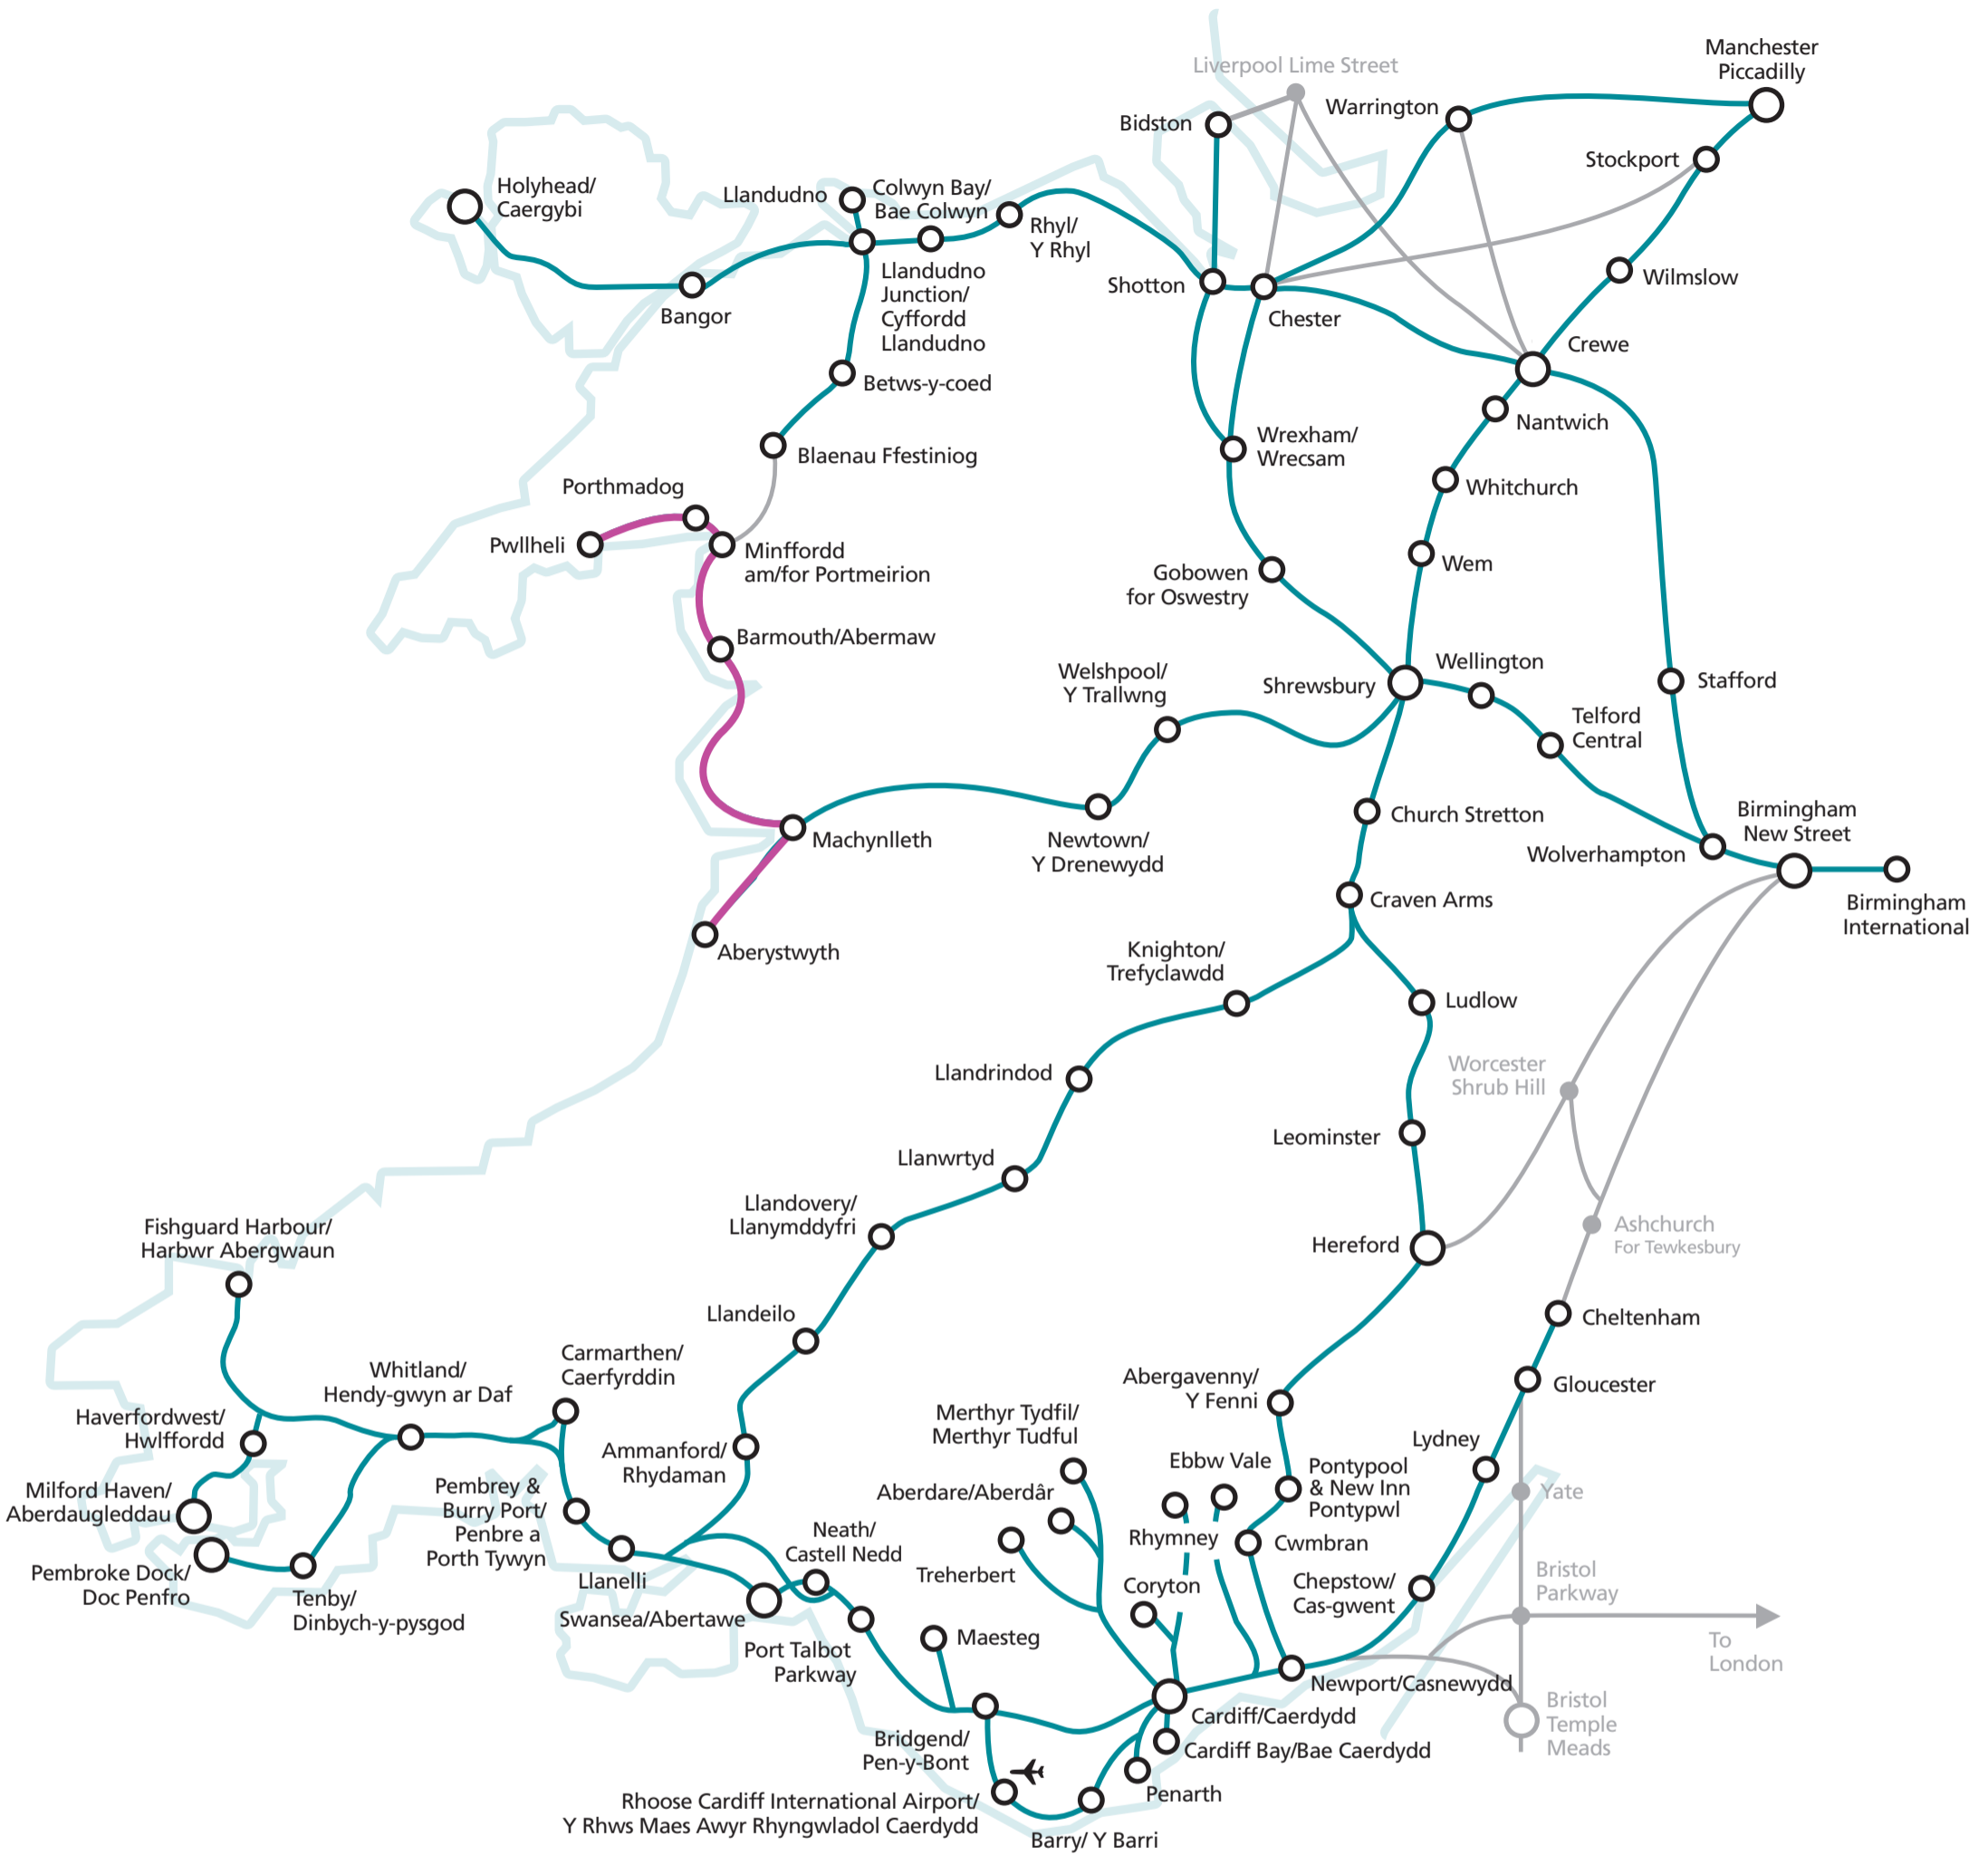

Cambrian Coaster Day & Evening Ranger Map

- Cambrian Coaster Day & Evening Rangers are valid on these routes on the Arriva Trains Wales Network
- Arriva Trains Wales Network
- Other services not operated by Arriva Trains Wales Network