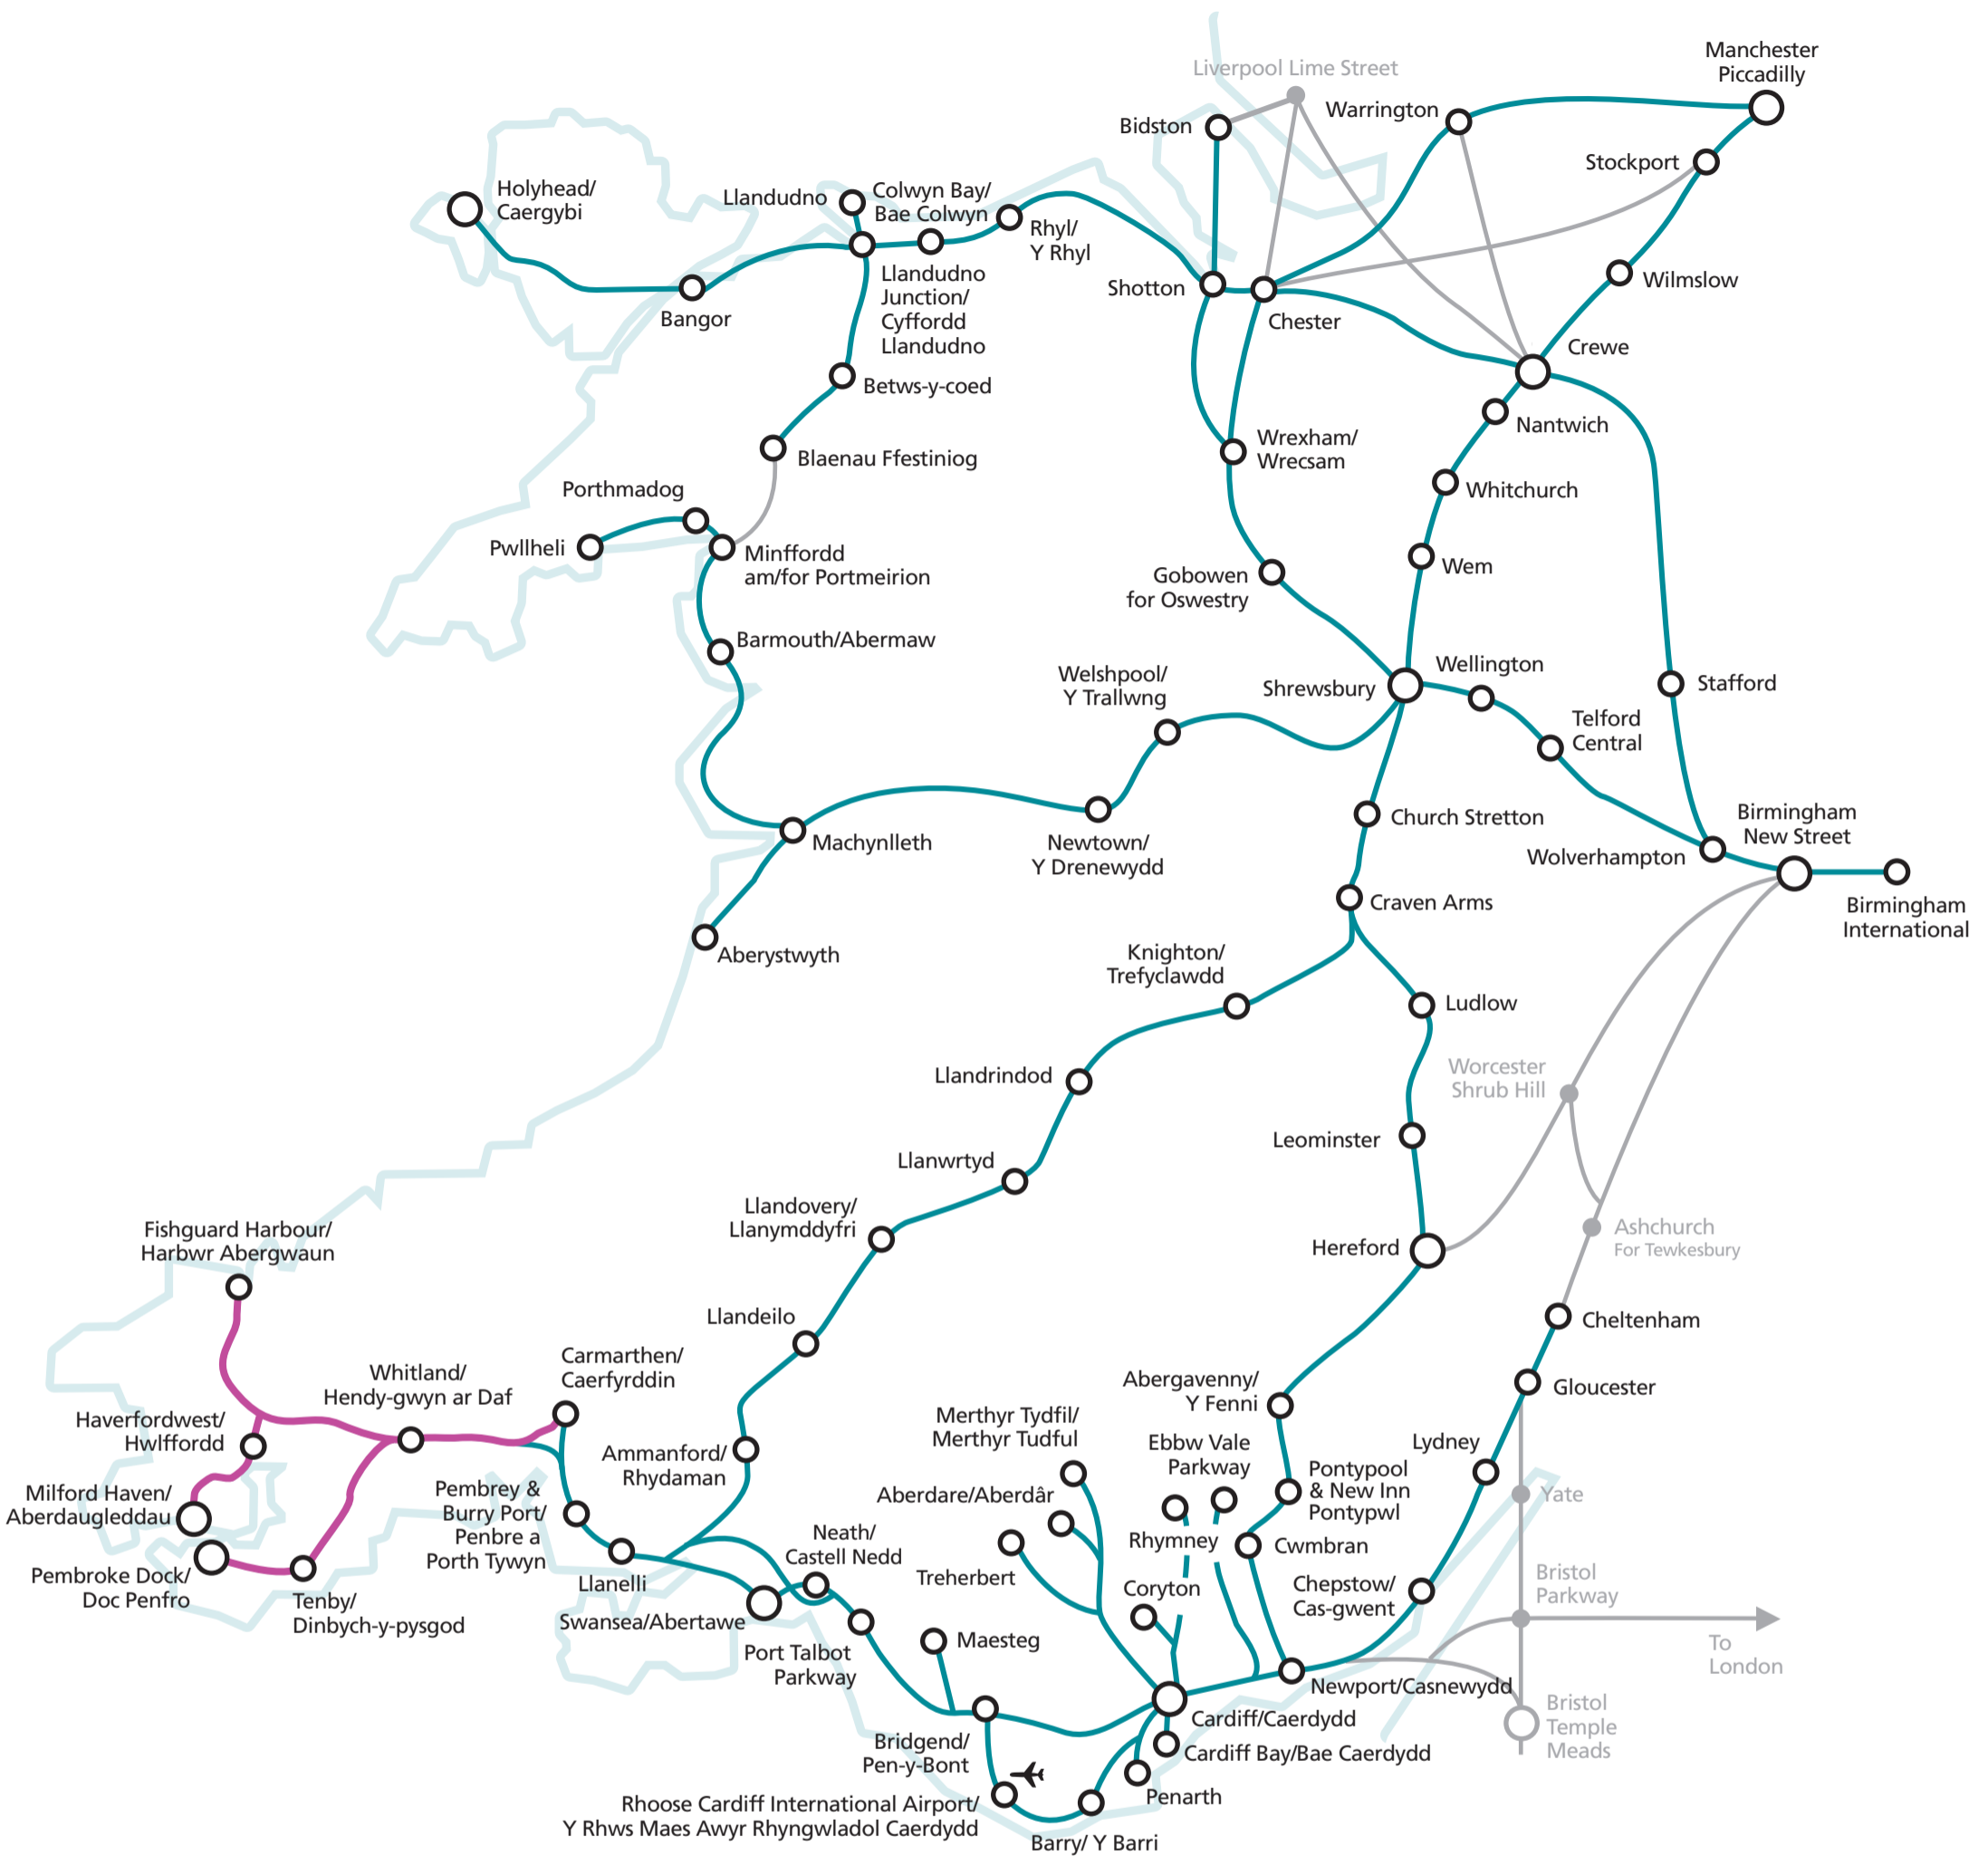

West Wales Rover Map

- West Wales Rover valid on these routes on the Arriva Trains Wales Network
- Arriva Trains Wales Network
- Other services not operated by Arriva Trains Wales Network