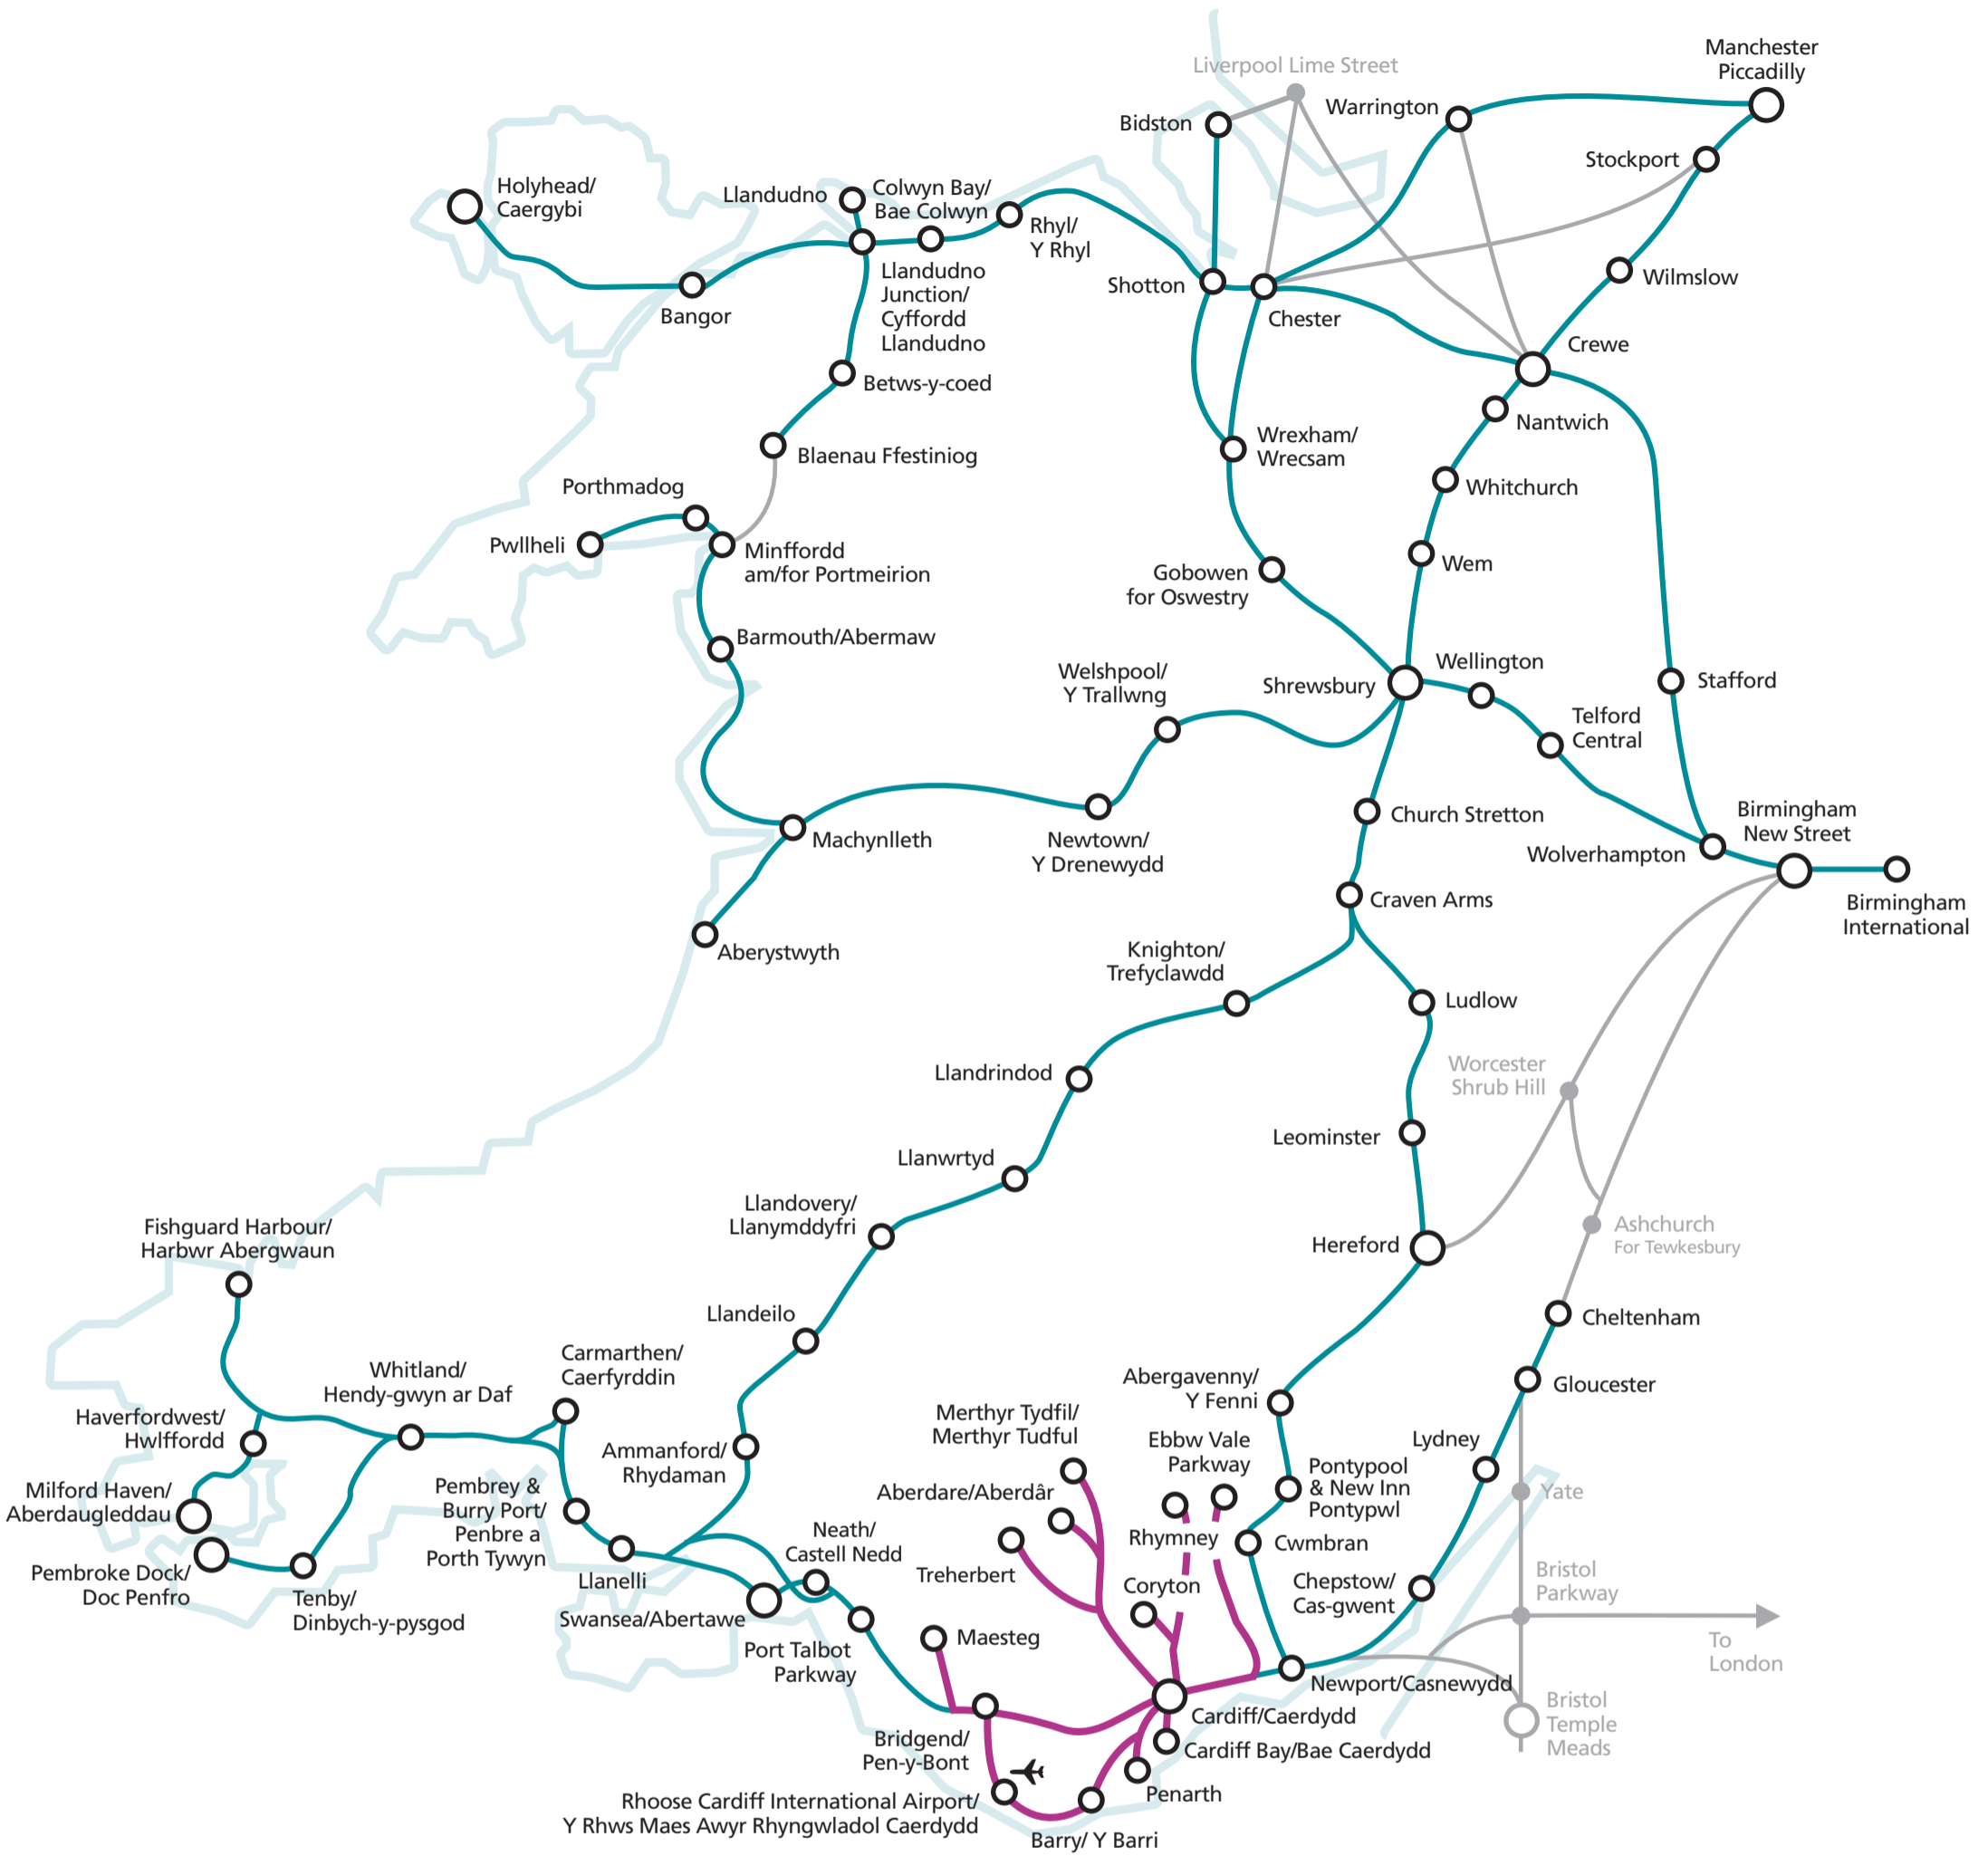

The Valley Lines Day Explorer and Night Rider Map

- The Valley Lines Day Explorer and Night Rider are valid on these routes on the Arriva Trains Wales Network
- Arriva Trains Wales Network
- Other services not operated by Arriva Trains Wales Network