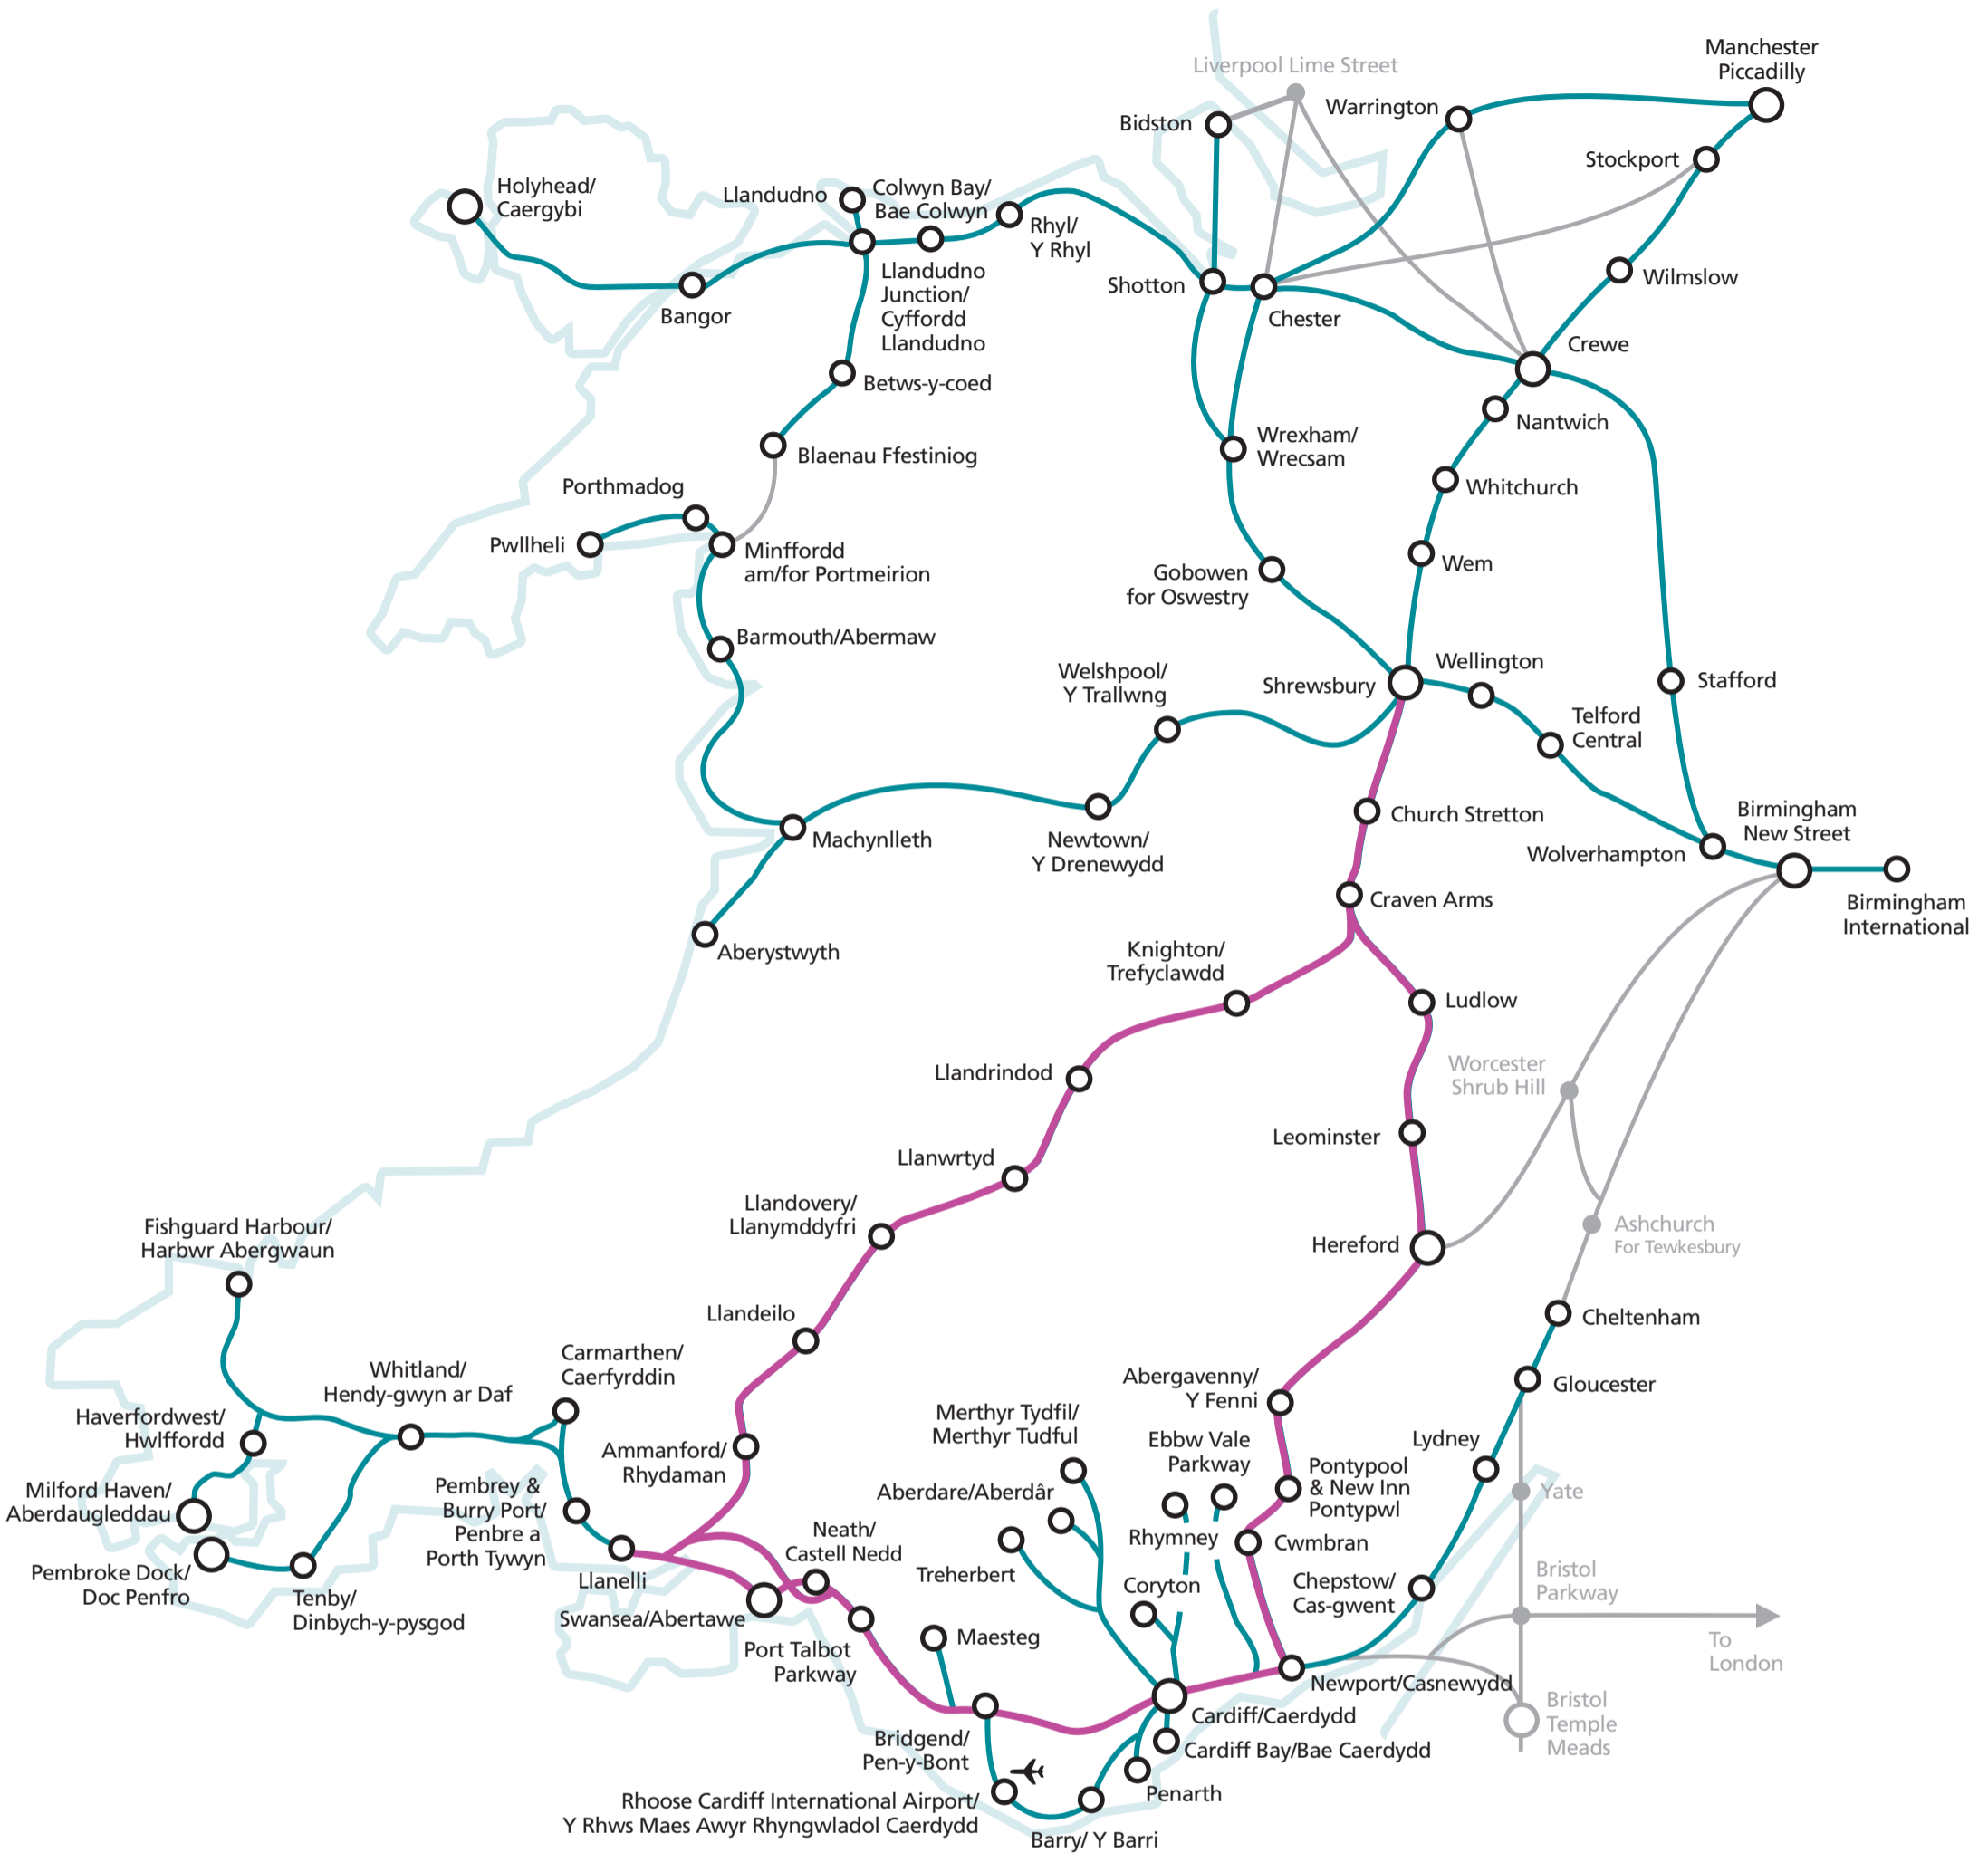

Heart of Wales Line Ranger Map

- Heart of Wales Line Ranger are valid on these routes on the Arriva Trains Wales Network
- Arriva Trains Wales Network
- Other services not operated by Arriva Trains Wales Network