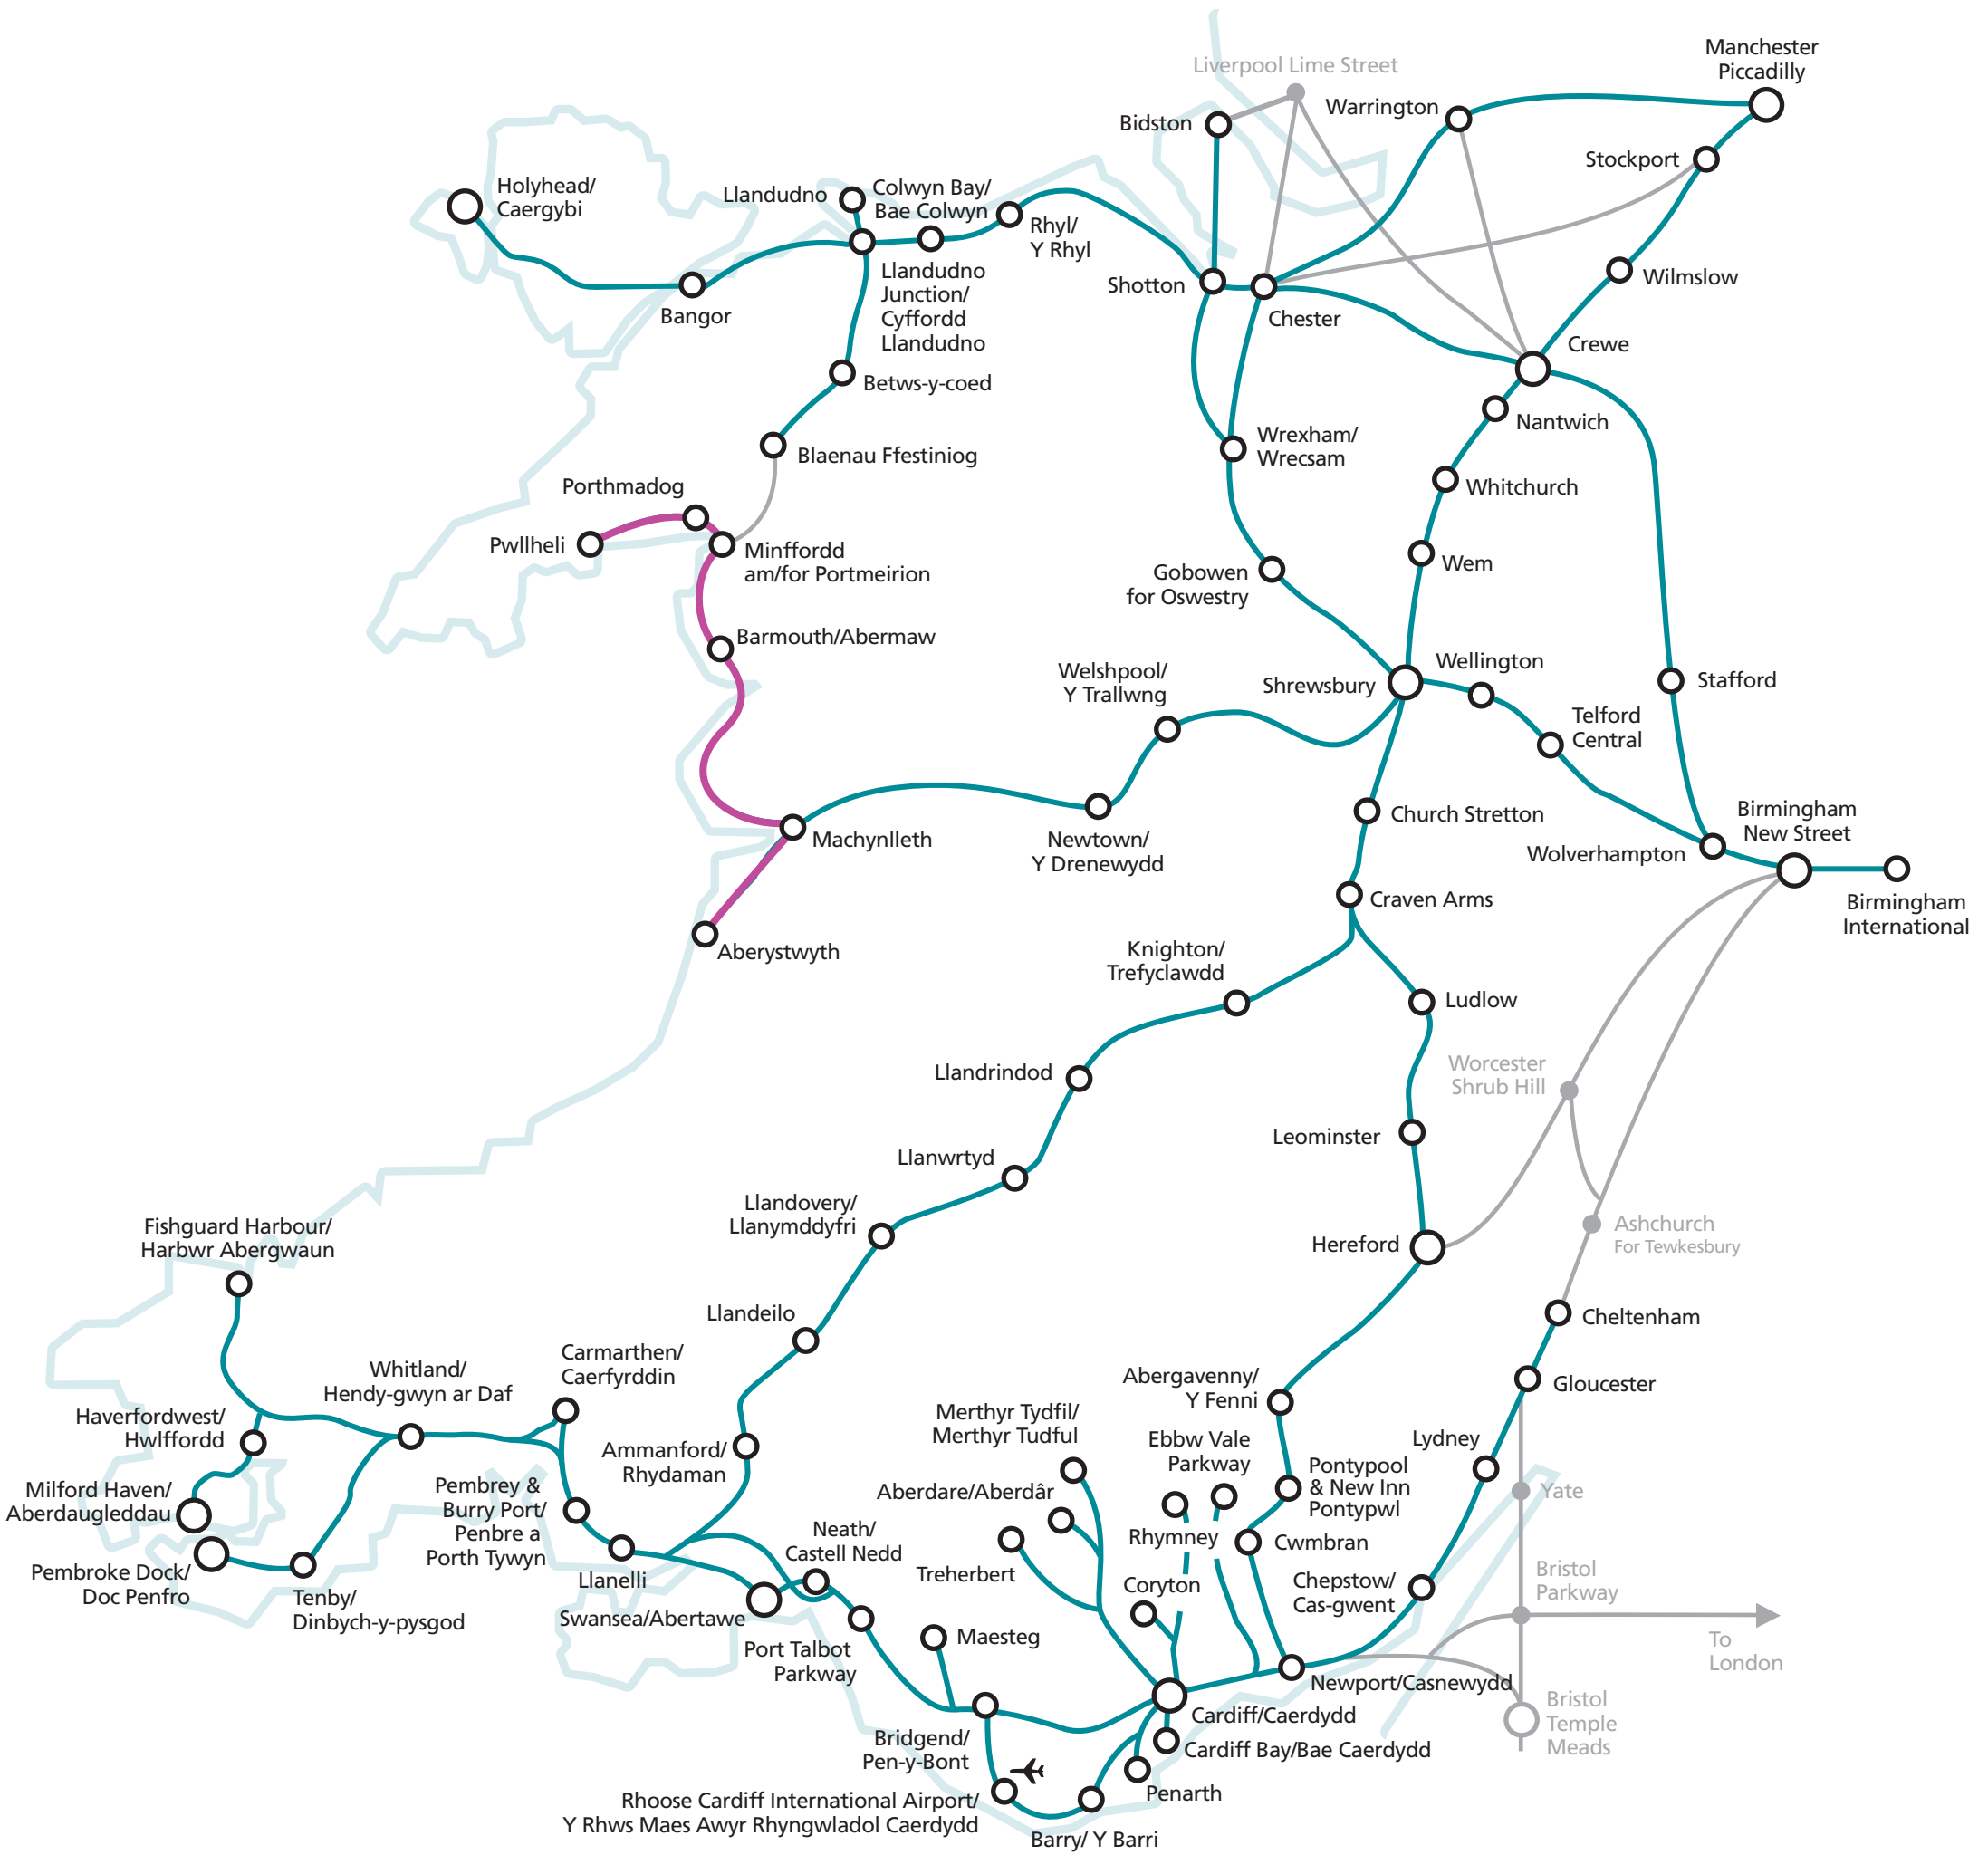

Cambrian Coaster Day & Evening Ranger Map

- Cambrian Coaster Day & Evening Rangers are valid on these routes on the Arriva Trains Wales Network
- Arriva Trains Wales Network
- Other services not operated by Arriva Trains Wales Network